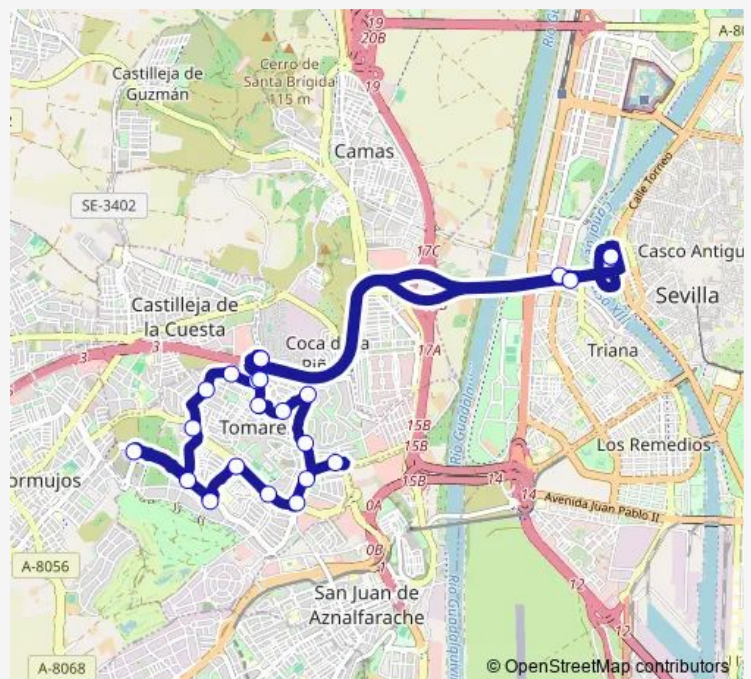

Glorieta Del Agua(V)

Aljamar(V)

Glorieta De La Luz(I)

Hacienda El Carmen(V)

Gran Casino Aljarafe

les Nestor Almendros(V)

Urb Villares Altos

Villa Marilo

Rtda Del Torero

Rtda Entrada Parque

Airesur-Ikea (Colina Blanca)

Route schedule

Plaza De Armas — Plaza De Armas

Monday	22:30
Tuesday	22:30
Wednesday	22:30
Thursday	22:30
Friday	22:30
Saturday	—
Sunday	—

Route info

Direction: Plaza De Armas

Stops: 23

Trip Duration: 0 hour 50 min

1611 — M-161 Circular Sevilla - Tomares (Por Rtda Canal Sur)

Chapina (I)

Plaza De Armas

1611 Bus time schedules and route maps are available in an offline PDF at busmaps.com. Use the busmaps.com website to see live bus times, train schedule or subway schedule, and step-by-step directions for all public transit in Tomares