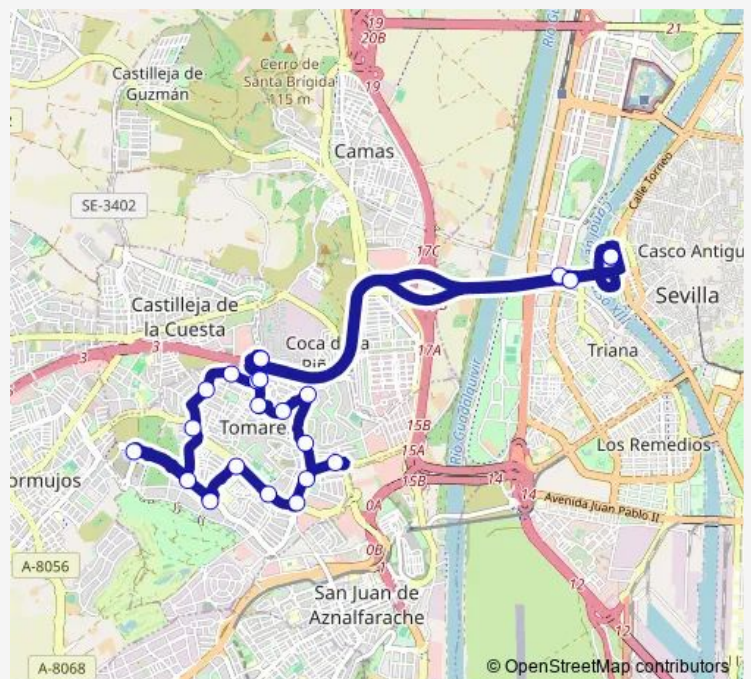

Glorieta Del Agua(V)

Aljamar(V)

Glorieta De La Luz(I)

Hacienda El Carmen(V)

Gran Casino Aljarafe

Iles Nestor Almendros(V)

Urb Villares Altos

Villa Marilo

Rtda Del Torero

Rtda Entrada Parque

Airesur-Ikea (Colina Blanca)

Route schedule

Plaza De Armas — Plaza De Armas

Monday	22:30
Tuesday	22:30
Wednesday	22:30
Thursday	22:30
Friday	22:30
Saturday	—
Sunday	—

Route info

Direction: Plaza De Armas

Stops: 23

Trip Duration: 0 hour 50 min

1611 — M-161 Circular Sevilla - Tomares (Por Rtda Canal Sur)

Chapina (I)

Plaza De Armas

1611 Bus time schedules and route maps are available in an offline PDF at busmaps.com. Use the busmaps.com website to see live bus times, train schedule or subway schedule, and step-by-step directions for all public transit in Tomares