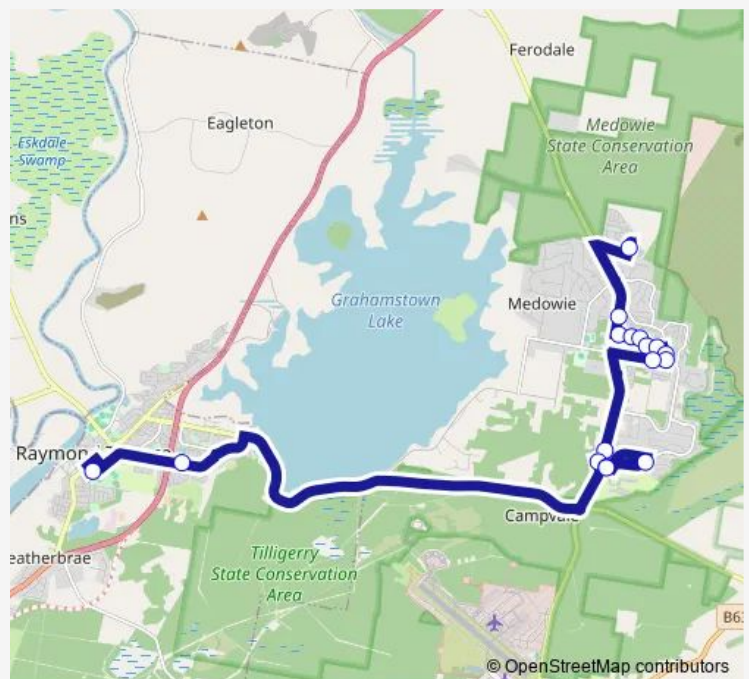

School Bus 1611 Medowie to Irrawang Hs

[Go to website](#)

**Direction**

Carolina Rd At Royal Av — St Brigid's Parish School, William St

17 stops

[Open route schedule](#)

Carolina Rd At Royal Av

Medowie Rd After Kindlebark Dr

Wirreanda Public School, Ferodale Rd

Medowie Rd Opp Blueberry Rd

Catherine Mcauley College, Bus Stop B

South St Before Sylvan Av

Lakewood Dr At Sunningdale Cct

South St After Championship Dr

Irrawang High School Bus Bay Mt Hall Rd

St Brigid's Parish School, William St

Route schedule

Carolina Rd At Royal Av — St Brigid's Parish School, William St

Monday	08:02
Tuesday	08:02
Wednesday	08:02
Thursday	08:02
Friday	08:02
Saturday	—
Sunday	—

Route info

Direction: Carolina Rd At Royal Av

Stops: 17

Trip Duration: 0 hour 43 min

1611 — Medowie to Irrawang Hs

1611 School Bus time schedules and route maps are available in an offline PDF at [busmaps.com](https://busmaps.com). Use the [busmaps.com](https://busmaps.com) website to see live bus times, train schedule or subway schedule, and step-by-step directions for all public transit in Maitland