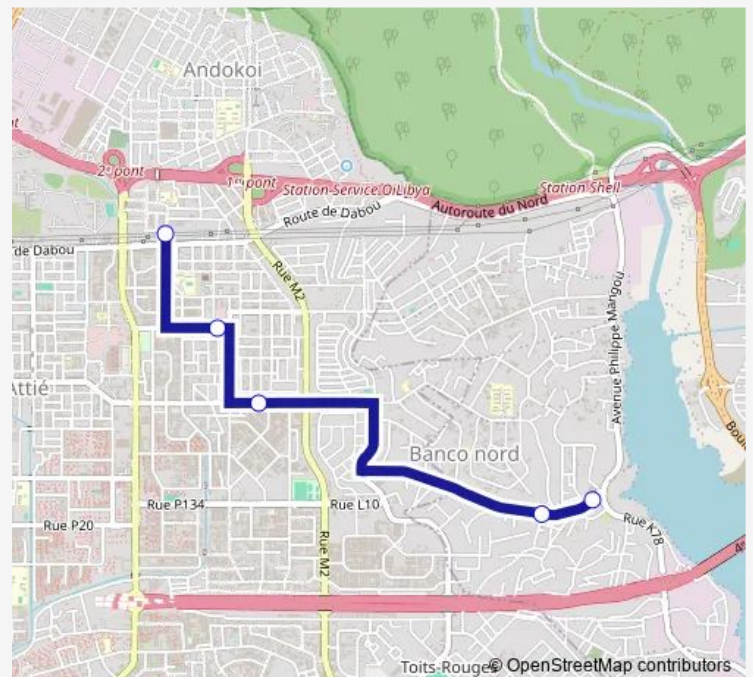

Bus woro woro : Gabriel Gare ↔ Mossikro

[Go to website](#)

Direction

Gabriel Gare — Station Mossikro

5 stops

[Open route schedule](#)

Gabriel Gare

Boulangerie Patisserie au Blé Doré

Bonnet Rouge

Boutique

Station Mossikro

Route schedule

Gabriel Gare — Station Mossikro

Monday	06:00
Tuesday	06:00
Wednesday	06:00
Thursday	06:00
Friday	06:00
Saturday	06:00
Sunday	06:00

Route info

Direction: Gabriel Gare

Stops: 5

Trip Duration: 0 hour 20 min

woro woro : Gabriel Gare ↔ Mossikro

Direction

Mossikro — Gabriel Gare

4 stops

[Open route schedule](#)

Mossikro

Bonnet Rouge

Clinique Chinoise

Gabriel Gare

Route schedule

Mossikro — Gabriel Gare

Monday	06:00
Tuesday	06:00
Wednesday	06:00
Thursday	06:00
Friday	06:00
Saturday	06:00
Sunday	06:00

Route info

Direction: Mossikro