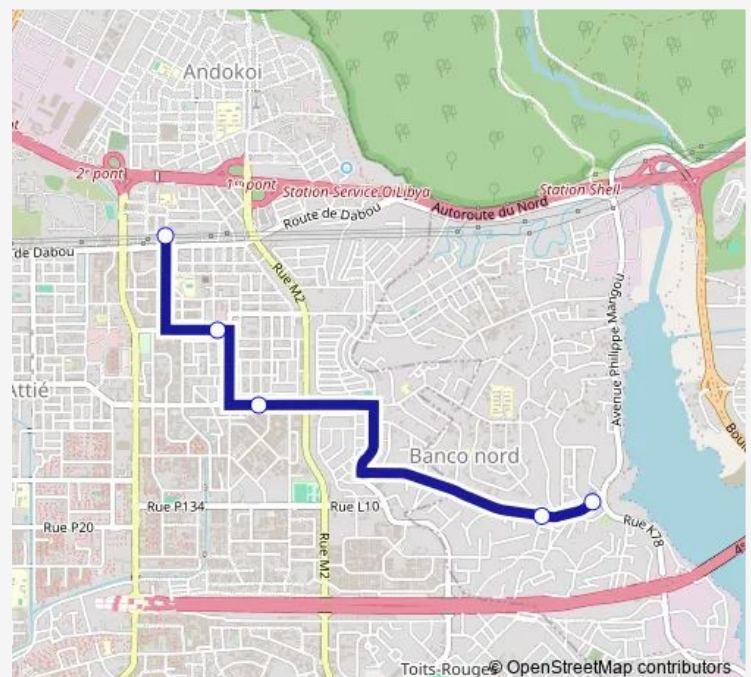

## Bus woro woro : Gabriel Gare ↔ Mossikro

[Go to website](#)

Station Mossikro

### Route schedule

Gabriel Gare — Station Mossikro

Monday	06:00
Tuesday	06:00
Wednesday	06:00
Thursday	06:00
Friday	06:00
Saturday	06:00
Sunday	06:00

### Route info

Direction: Gabriel Gare

Stops: 5

Trip Duration: 0 hour 20 min

woro woro : Gabriel Gare ↔ Mossikro