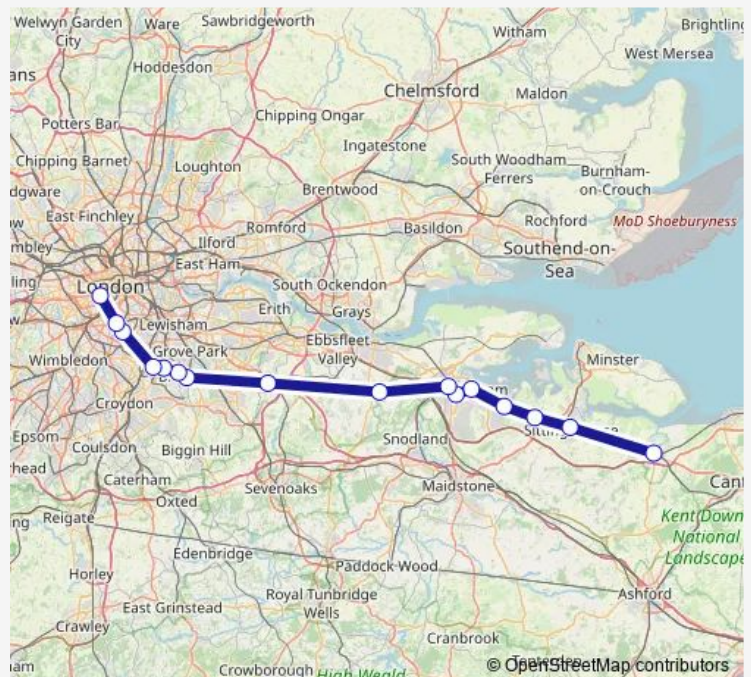

Shortlands

Beckenham Junction

Kent House

Herne Hill

Brixton

London Victoria

Route schedule

Faversham — London Victoria

Monday 08:09-16:09

Tuesday 11:09-16:09

Wednesday 11:09-16:09

Thursday 11:09-16:09

Friday 11:09-16:09

Saturday 08:09

Sunday 06:52-07:37

Route info

Direction: Faversham

Stops: 16

Trip Duration: 1 hour 11 min

Se:Fav->Vic — SE train service from FAV to Vic

Direction

Faversham — London Victoria

19 stops

[Open route schedule](#)

—

Sunday

06:29

Route info

Direction: Faversham

Stops: 19

Trip Duration: 1 hour 48 min

Direction