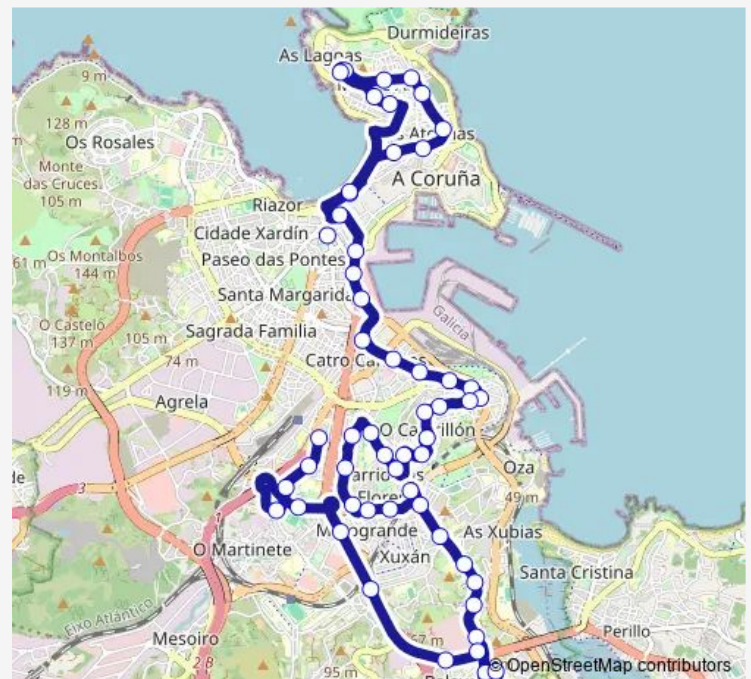

Thursday 00:05-05:00

Friday 00:05-05:00

Saturday 00:05-05:00

Sunday 00:05-05:00

Route info

Direction: Pontevedra,lesguarda

Stops: 55

Trip Duration: 0 hour 34 min

Monday 00:40-04:40

Tuesday 00:40-04:40

Wednesday —

Thursday 00:40-04:40

Friday 00:40-04:40

Saturday 00:40-04:40

Sunday 00:40-04:40

Route info