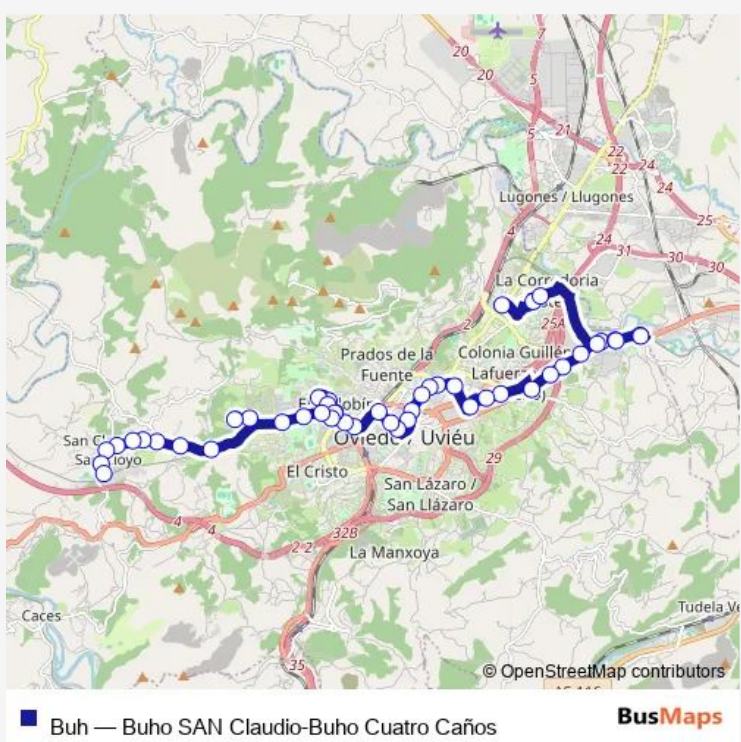

Bus Buh Buho SAN Claudio-Buho Cuatro Caños

[Go to website](#)

Direction
 [Corredoria, LA] Cuatro Caños [Cta 02072] — [San Claudio/SAN Cloyo] Estación Feve San Claudio [Cta 07530]
 47 stops
[Open route schedule](#)

Route schedule
 [Corredoria, LA] Cuatro Caños [Cta 02072] — [San Claudio/SAN Cloyo] Estación Feve San Claudio [Cta 07530]

Monday	00:10-06:00
Tuesday	00:10-06:00
Wednesday	—
Thursday	00:10-06:00
Friday	00:10-06:00
Saturday	00:10-06:00
Sunday	00:10-06:00

Route info
 Direction: [Corredoria, LA] Cuatro Caños [Cta 02072]
 Stops: 47
 Trip Duration: 1 hour 20 min

[Oviedo/Uviéu] Foncalada 1 [Cta 07409]

[Oviedo/Uviéu] Foncalada 2 [Cta 07572]

[Oviedo/Uviéu] Uría Sur [Cta 07306]

Direction: [San Claudio/SAN Cloyo] Estación Feve San Claudio [Cta 07531]

Stops: 43

Trip Duration: 1 hour 10 min

[Oviedo/Uviéu] Jovellanos [Cta 07399]

[Oviedo/Uviéu] Tenderina 16 [Cta 03367]

[Oviedo/Uviéu] Tenderina 72 - El Recreo [Cta 03368]