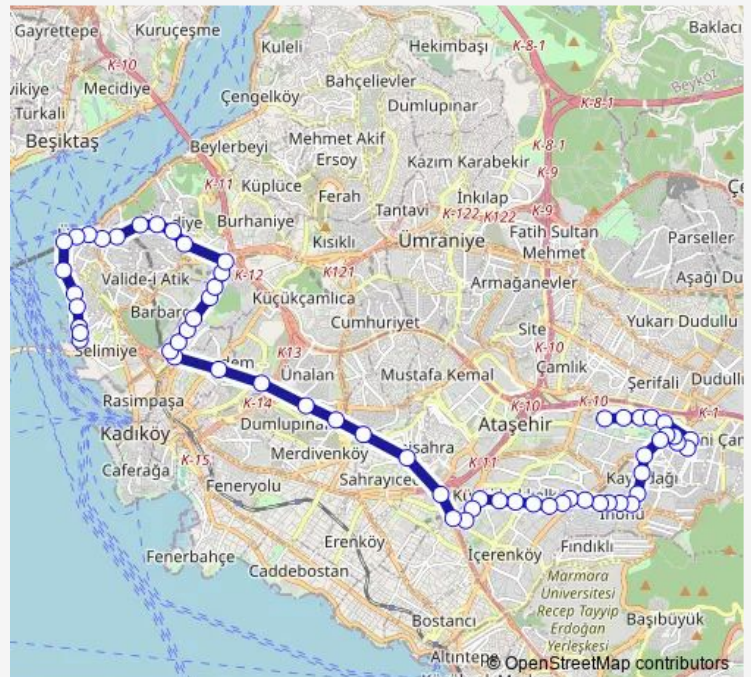

Bus 11t Sinpaş Koru Konutlari - Harem Peronlar 2

[Go to website](#)

Direction

Sinpaş Koru Konutlari — Harem Peronlar 2

60 stops

[Open route schedule](#)

Sinpaş Koru Konutlari

Adigüzel Ortaokulu

Pinar Sitesi

Yenişehir Muhtarlığı

Yunus Emre Özel Eğitim Merkezi

Mevlana Mesleki VE Teknik Anadolu Lisesi

Türk İŞ 2.Kisim

Türk İŞ 1.Kisim

Mehmet Uslu Camii

Necip Fazil Bulvari

Yenişehir Pazar Yeri

Cemile Besler İlkokulu

Akyazi Caddesi

Erdem Sitesi

İsmek

Kayışdağı Arifpaşa İlkokulu

Gümrük ÜST Kapi

İett Garajı

İett Lojmanlari

İçerenköy Metro-Küçükbakkalköy Merkez Cami

Ataşehir Anadolu Lisesi

Route schedule

Sinpaş Koru Konutlari — Harem Peronlar 2

Monday 06:55-08:30

Tuesday 06:55-08:30

Wednesday 06:55-08:30

Thursday 06:55-08:30

Friday 06:55-08:30

Saturday —

Sunday —

Route info

Direction: Sinpaş Koru Konutlari

Stops: 60

Trip Duration: 0 hour 58 min

11t — Sinpaş Koru Konutlari - Harem Peronlar 2

BusMaps