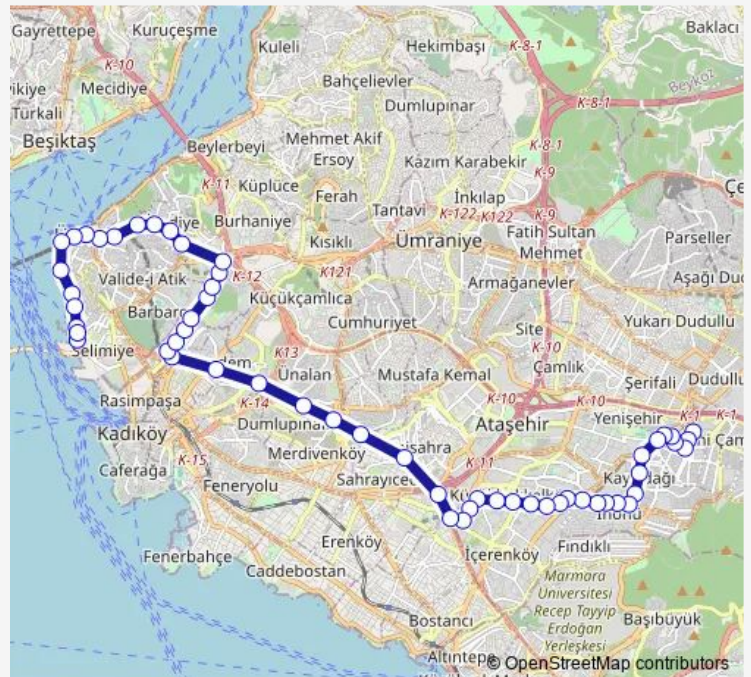

Friday 05:50-21:15

Saturday 07:00-16:35

Sunday 08:55-14:15

Route info

Direction: ACARLAR SİTESİ

Stops: 56

Trip Duration: 0 hour 52 min

11T — Harem Peronlar 2 - Acarlar Sitesi

BusMaps

KARAMAN ÇİFTLİK YOLU

ATAŞEHİR HAL

ÇAYIR CADDESİ

KOZYATAĞI METRO

YÜZBEŞEVLER

YENİSAHRA

Hastane