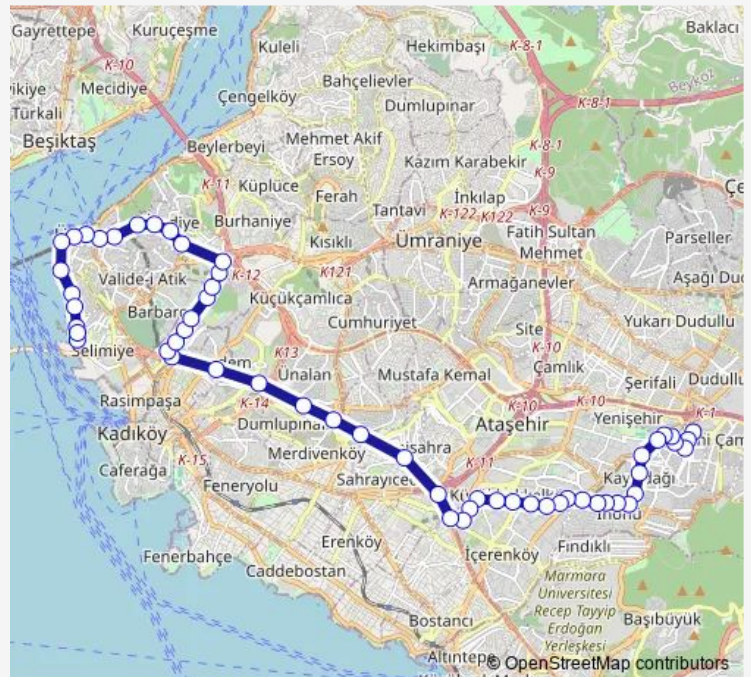

Thursday 05:50-21:15

Friday 05:50-21:15

Saturday 07:00-16:35

Sunday 08:55-14:15

Route info

Direction: Acarlar Sitesi

Stops: 56

Trip Duration: 0 hour 52 min

11t — Harem Peronlar 2 - Acarlar Sitesi

BusMaps

Karaman iftlik Yolu

Ataşehir Hal

ayir Caddesi

Kozyatađı Metro

Yüzbeşevler

Yenisahra