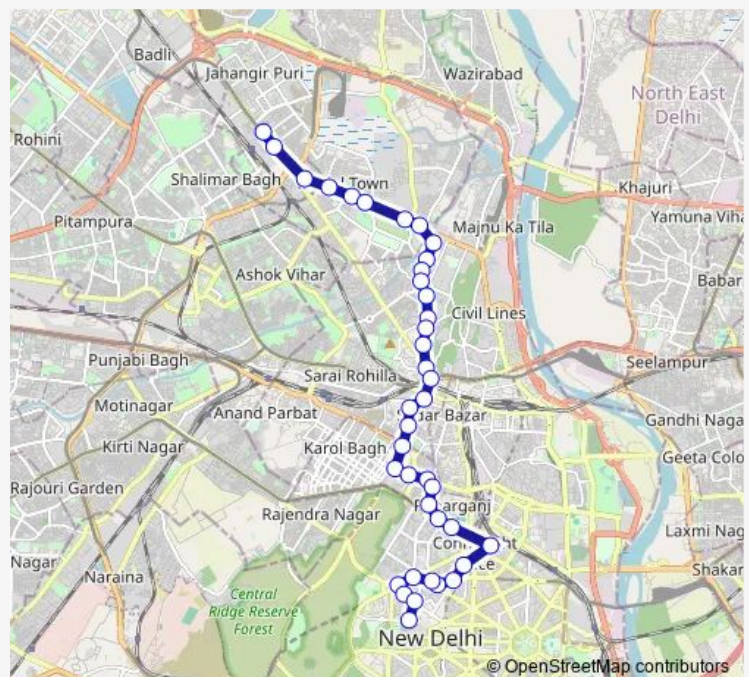

Thursday 05:33-19:43

Friday 05:33-19:43

Saturday 05:33-19:43

Sunday 05:33-19:43

Route info

Direction: Adarsh Nagar Metro Station

Stops: 39

Trip Duration: 1 hour 7 min