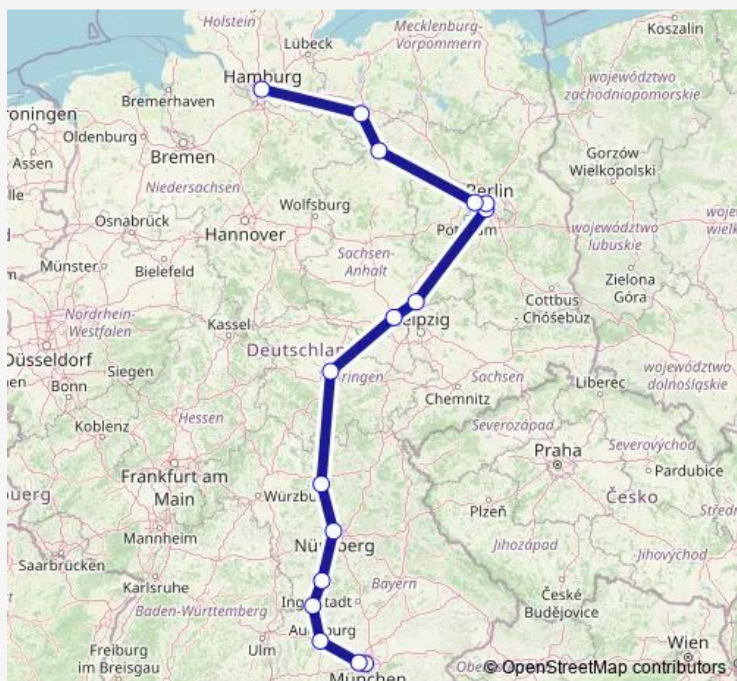

Rail ICE 702

[Go to website](#)

Direction

Nürnberg Hbf — Hamburg-Altona

12 stops

[Open route schedule](#)

Nürnberg Hbf

Bamberg

Erfurt Hbf

Halle(Saale)Hbf

Bitterfeld

Berlin Südkreuz

Berlin Hbf (tief)

Berlin-Spandau

Wittenberge

Ludwigslust

Hamburg Hbf

Hamburg-Altona

Route schedule

Nürnberg Hbf — Hamburg-Altona

Monday 19:05

Tuesday —

Wednesday —

Thursday —

Friday —

Saturday —

Sunday 19:05

Route info

Direction: Nürnberg Hbf

Stops: 12

Trip Duration: 5 hour 43 min

ICE 702