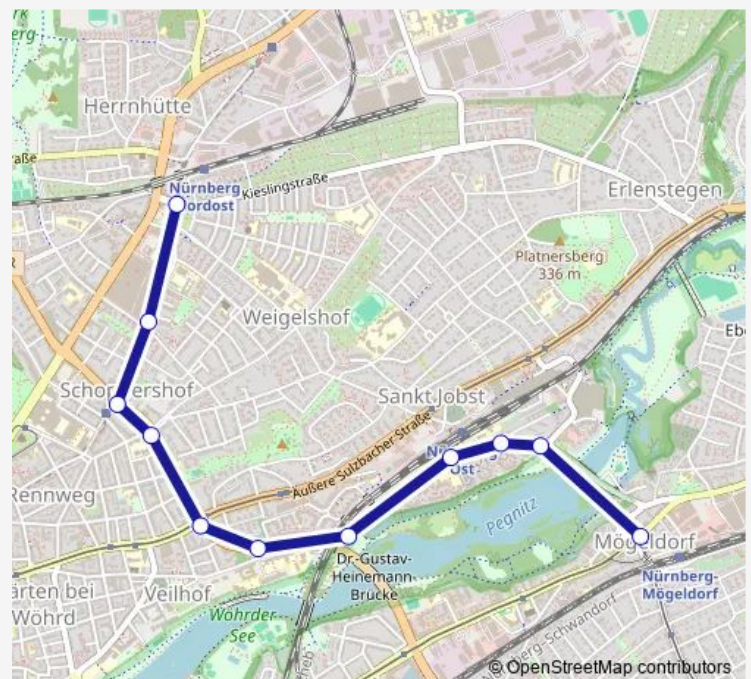

Tram 95

[Go to website](#)

Direction

Nürnberg Nordost — Nürnberg-Mögeldorf

11 stops

[Open route schedule](#)

Nürnberg Nordost

Nürnberg Carl-von-Linde-Str.

Nürnberg Schoppershof

Nürnberg Bismarckschule

Nürnberg Tauroggenstr.

Nürnberg Sebastianspital

Nürnberg Heinemannbrücke

Nürnberg, Dr.-Carlo-Schmid-Str

Nürnberg Weißer Weg

Nürnberg Goldhammer

Saturday —

Sunday —

Route info

Direction: Nürnberg Nordost

Stops: 11

Trip Duration: 0 hour 16 min

■ 95

BusMaps

95 Tram time schedules and route maps are available in an offline PDF at busmaps.com. Use the busmaps.com website to see live bus times, train schedule or subway schedule, and step-by-step directions for all public transit in Nuernberg