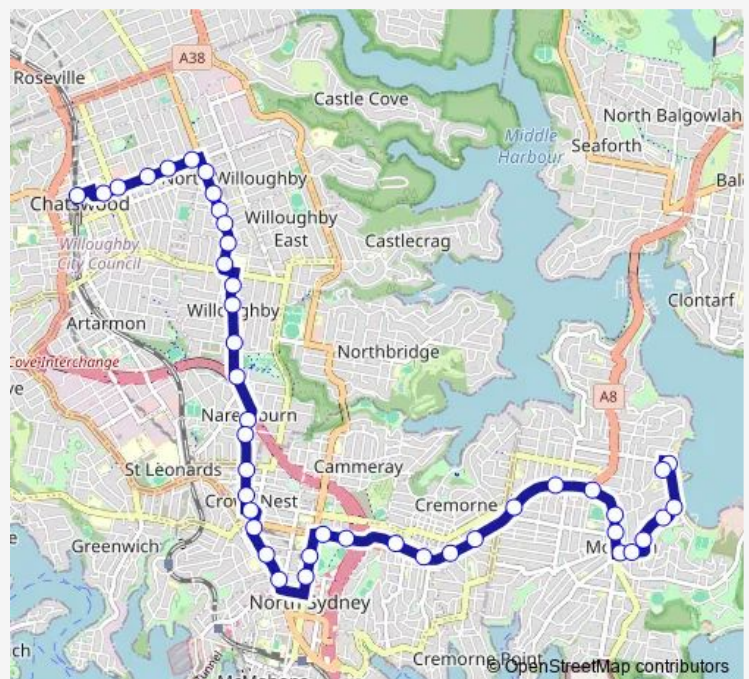

School Bus 579n Chatswood Station to Queenwood

[Go to website](#)

Direction

Chatswood Station, Stand B — Queenwood School For Girls, Waitovu St

44 stops

[Open route schedule](#)

- Chatswood Station, Stand B
- The Concourse, Victoria Av
- Chatswood Chase Sydney, Victoria Av
- Victoria Av At Baldry St
- Victoria Av At Macquarie St
- Victoria Av At Royal St
- Penshurst St After Macmahon St
- Penshurst St Opp Church St
- Penshurst St At Forsyth St
- Penshurst St At Rosewall St
- Laurel Bank Cottage, Penshurst St
- Penshurst St Before Mowbray Rd
- Willoughby Rd At Hudson Av
- Willoughby Rd Opp Julian St
- Willoughby Rd At Small St
- Willoughby Rd After Garland Rd
- Willoughby Rd At Dodds St
- St Leonards Catholic Church, Willoughby Rd
- Willoughby Rd At Atchison St
- Willoughby Rd After Holtermann St
- Crows Nest, Burlington St, Stand E

Route schedule

Chatswood Station, Stand B — Queenwood School For Girls, Waitovu St

Monday	07:07
Tuesday	07:07
Wednesday	07:07
Thursday	07:07
Friday	07:07
Saturday	—
Sunday	—

Route info

Direction: Chatswood Station, Stand B

Stops: 44

Trip Duration: 0 hour 45 min

579n — Chatswood Station to Queenwood

Alexander St Before Hayberry St

North Sydney Girls High School, Pacific Hwy

Pacific Hwy At West St

Miller St At Ridge St

Miller St At Carlow St

Falcon St At Bardsley Gdns

Falcon St At Moodie St

Big Bear Shopping Centre, Military Rd

Neutral Bay Junction, Military Rd, Stand E

Military Rd Opp Hampden Av

Military Rd Opp Holt Av

Military Rd At Prince St