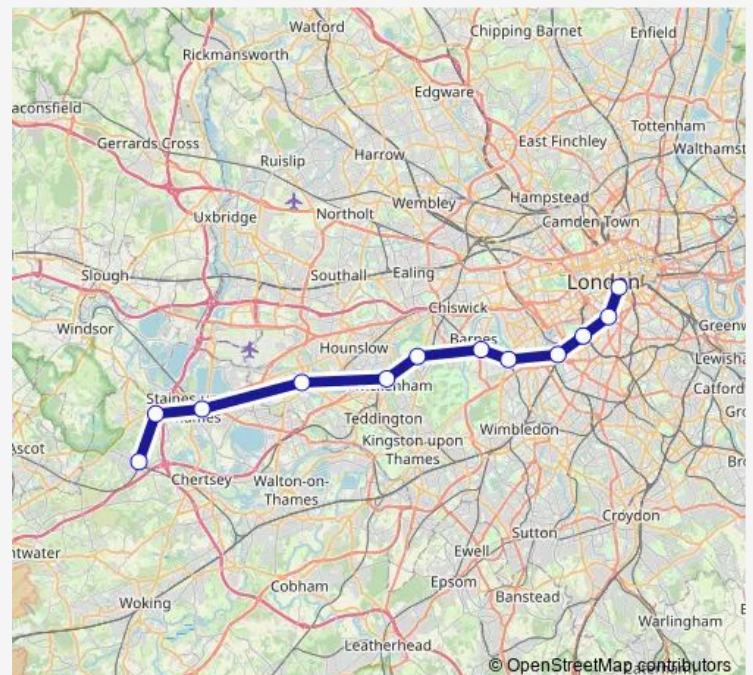

### Direction

London Waterloo — Virginia Water

11 stops

[Open route schedule](#)

London Waterloo

Queenstown Road (Battersea)

Clapham Junction

Barnes

Richmond (London)

Twickenham

Whitton

Feltham

Staines

Egham

Virginia Water

### Route schedule

London Waterloo — Virginia Water

Monday 17:50

Tuesday —

Wednesday —

Thursday —

Friday —

Saturday —

### Route info

Direction: London Waterloo

Stops: 11

Trip Duration: 0 hour 43 min

■ Sw:Wat->Vir — SW train service from WAT to Vir

**Direction**

London Waterloo — Virginia Water

12 stops