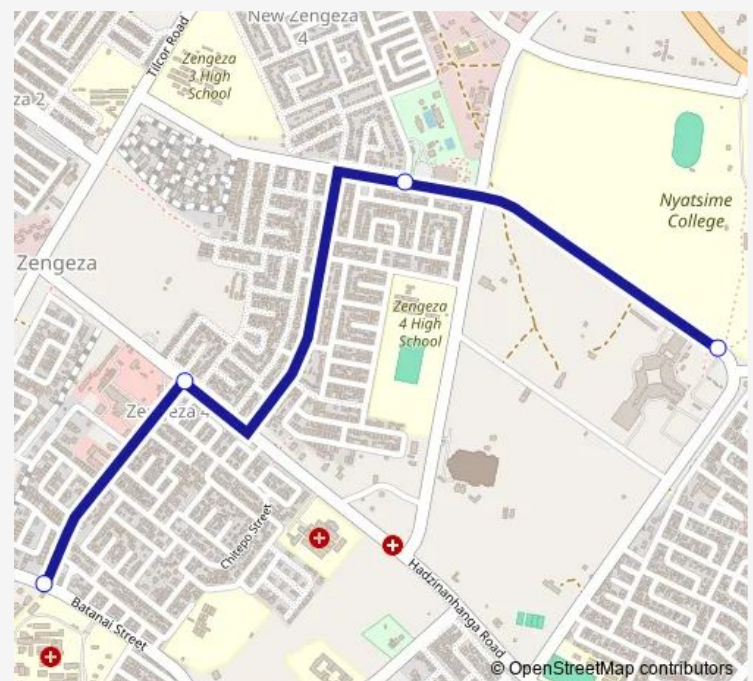

Communal Taxi Service Chitungwiza Hospital to Town Centre

[Go to website](#)

Direction

Chitungwiza Hospital Hub — Town Centre

4 stops

[Open route schedule](#)

Chitungwiza Hospital Hub

Tombstone Sale, Chitungwiza

Aquatic Complex

Town Centre

Route schedule

Chitungwiza Hospital Hub — Town Centre

Monday	10:27
Tuesday	10:27
Wednesday	10:27
Thursday	10:27
Friday	10:27
Saturday	10:27
Sunday	10:27

Route info

Direction: Chitungwiza Hospital Hub

Stops: 4

Trip Duration: 0 hour 15 min

Chitungwiza Hospital to Town Centre

Communal Taxi Service time schedules and route maps are available in an offline PDF at busmaps.com. Use the busmaps.com website to see live bus times, train schedule or subway schedule, and step-by-step directions for all public transit in Harare