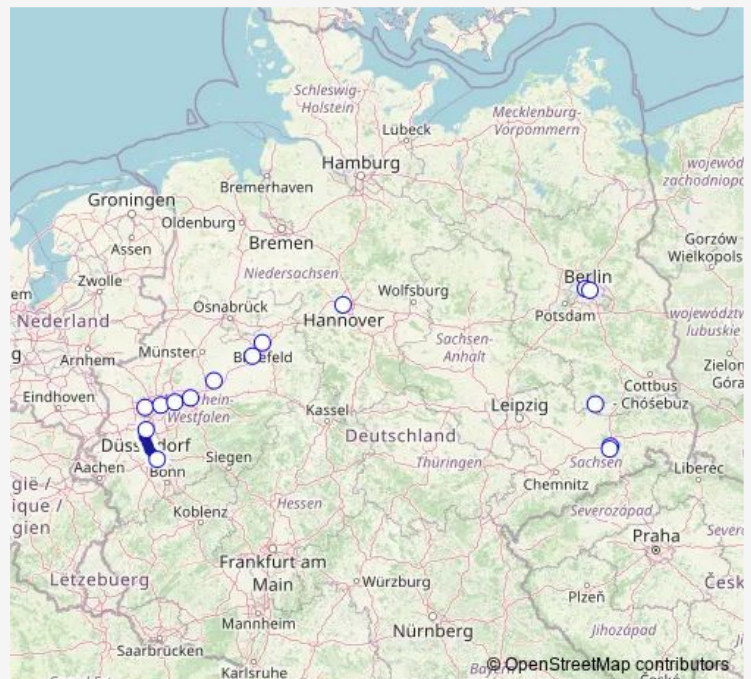

Bielefeld Central Station (Flixtrain)

Gütersloh Central Station (Flixtrain)

Hamm (Westf) Central Station (Flixtrain)

Dortmund Central Station (Flixtrain)

Bochum Central Station (Flixtrain)

Essen Central Station (Flixtrain)

Duisburg Central Station (Flixtrain)

Düsseldorf Central Station (Flixtrain)

Neuss Central Station (Flixtrain)

Cologne Central Station (Flixtrain)

### Route schedule

Berlin Central Station (Flixtrain) — Cologne Central Station (Flixtrain)

Monday —

Tuesday —

Wednesday —

Thursday —

Friday —

Saturday 15:44

### Route info

Direction: Berlin Central Station (Flixtrain)

Stops: 13

Trip Duration: 5 hour 23 min