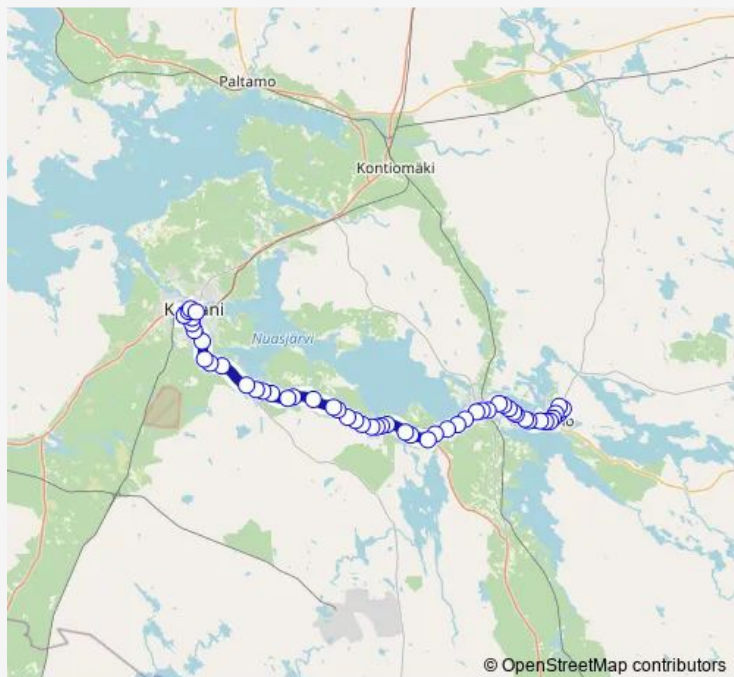

Thursday 17:05

Friday 17:05

Saturday —

Sunday —

Route info

Direction: Tiilikangas P

Stops: 51

Trip Duration: 0 hour 55 min