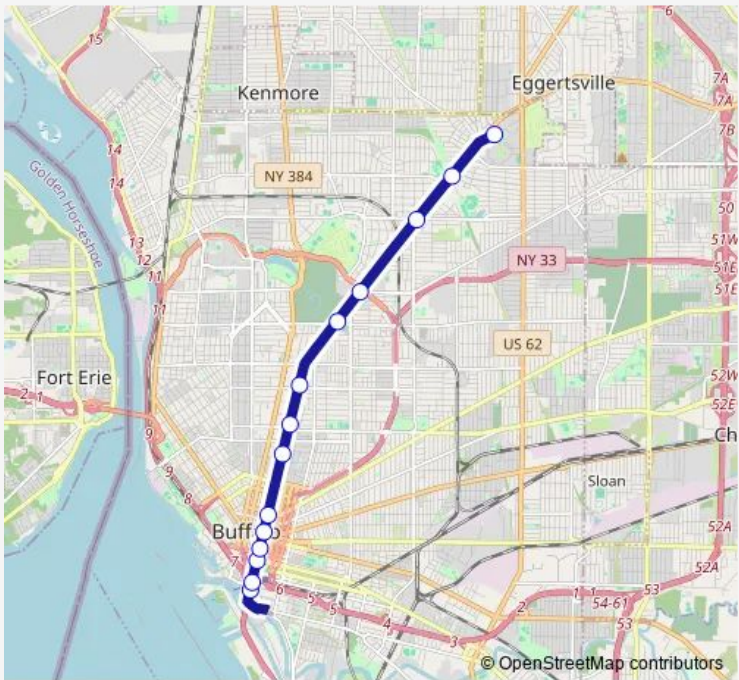

Tram Metro Rail

[Go to website](#)

Direction
 University Station — Erie Canal Harbor Station
 13 stops
[Open route schedule](#)

- University Station
- Lasalle Station
- Amherst Station
- Humboldt Station
- Delavan-Canisius College
- Utica Station
- Summer-Best Station
- Allen-Medical Campus Sta.
- Fountain Plaza Station
- Lafayette Station
- Church St Station
- Seneca Station
- Erie Canal Harbor Station

Route schedule
 University Station — Erie Canal Harbor Station

| | |
|-----------|---------------------------|
| Monday | 05:36-00:20 ⁺¹ |
| Tuesday | 05:36-00:20 ⁺¹ |
| Wednesday | 05:36-00:20 ⁺¹ |
| Thursday | 05:36-00:20 ⁺¹ |
| Friday | 05:36-00:20 ⁺¹ |
| Saturday | 07:35-00:20 ⁺¹ |
| Sunday | 08:30-23:20 |

Route info
 Direction: University Station
 Stops: 13
 Trip Duration: 0 hour 21 min

■ Metro Rail **BusMaps**

Direction

Erie Canal Harbor Station — University Station

13 stops

[Open route schedule](#)

Erie Canal Harbor Station

Wednesday 05:11-23:50

Thursday 05:11-23:50

Friday 05:11-23:50

Saturday 07:05-23:51

Sunday 08:00-22:51

Route info

Direction: Erie Canal Harbor Station

Stops: 13