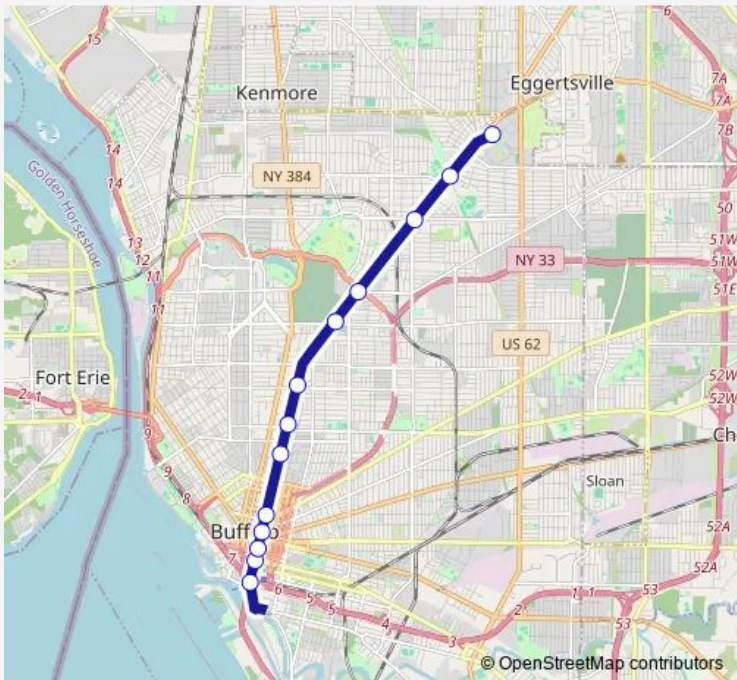

Tram Metro Rail

[Go to website](#)

**Direction**  
 University Station — Erie Canal Harbor Station  
 13 stops  
[Open route schedule](#)

- University Station
- Lasalle Station
- Amherst Station
- Humboldt Station
- Delavan-Canisius College
- Utica Station
- Summer-Best Station
- Allen-Medical Campus Sta.
- Fountain Plaza Station
- Lafayette Station
- Church St Station
- Seneca Station
- Erie Canal Harbor Station

Route schedule  
 University Station — Erie Canal Harbor Station

Monday	05:36-00:20 <sup>+1</sup>
Tuesday	05:36-00:20 <sup>+1</sup>
Wednesday	05:36-00:20 <sup>+1</sup>
Thursday	05:36-00:20 <sup>+1</sup>
Friday	05:36-00:20 <sup>+1</sup>
Saturday	07:35-00:20 <sup>+1</sup>
Sunday	08:30-23:20

Route info  
 Direction: University Station  
 Stops: 13  
 Trip Duration: 0 hour 19 min

■ Metro Rail **BusMaps**

**Direction**

Erie Canal Harbor Station — University Station

13 stops

[Open route schedule](#)

Delavan-Canisius College

Humboldt Station

Amherst Station

Lasalle Station

University Station