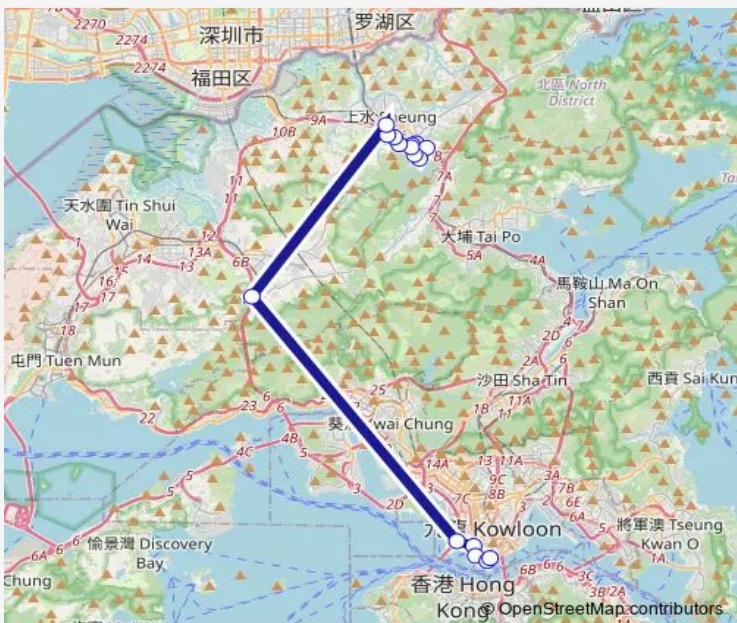

18 stops

[Open route schedule](#)

- [Ctb] Tsim SHA Tsui (Mody Road) → [Kmb+Ctb] Tsim SHA Tsui East (Mody Road) /
 Tsim SHA Tsui (Mody Road) → [Kmb] Tsim SHA Tsui East (Mody Road)
- [Ctb] Kowloon Park Drive → [Kmb] Kowloon Park Drive
- [Ctb] China Hong Kong City, Canton Road → [Kmb] China Hong Kong City
- [Ctb] Austin Station, Canton Road → [Kmb] Austin Station
- [Ctb] Austin Station, Jordan Road → [Kmb] Austin Station Jordan Road
- [Ctb] TAI LAM Tunnel Toll Plaza → [Kmb] TAI LAM Tunnel Bbi → [Lwb] TAI LAM Tunnel Bbi
- [Kmb] Choi PIK House Choi PO Court
- [Kmb] Sheung Shui BBI - Sheung Shui Station
- [Kmb] Sheung Shui Government Secondary School
- [Kmb+Ctb] Cheerful Park /
 Cheerful Park, PAK WO Road → [Kmb] Cheerful Park → [Lwb] Cheerful Park
- [Kmb+Ctb] KA Shing Court /
 Ka Shing Court, PAK WO Road → [Kmb] KA Shing Court → [Lwb] KA Shing Court
- [Kmb+Ctb] KEI SAN Secondary School /
 Kei SAN Secondary School, PAK WO Road → [Kmb] KEI SAN Secondary School → [Lwb] KEI SAN Secondary School
- [Kmb+Ctb] Fanling Station BBI - Fanling Station /
 Fanling Station - Exit B, PAK WO Road → [Kmb] Fanling Station BBI - Fanling Station → [Lwb] Fanling Station BBI - Fanling Station

Route schedule
 [Ctb] Tsim SHA Tsui (Mody Road) → [Kmb+Ctb] Tsim SHA Tsui East (Mody Road) /
 Tsim SHA Tsui (Mody Road) → [Kmb] Tsim SHA Tsui East (Mody Road) — [Kmb] Cheung WAH BUS Terminus

Monday	18:05
Tuesday	18:05
Wednesday	18:05
Thursday	18:05
Friday	18:05
Saturday	—
Sunday	—

Route info

Direction: [Ctb] Tsim SHA Tsui (Mody Road) → [Kmb+Ctb] Tsim SHA Tsui East (Mody Road) /
 Tsim SHA Tsui (Mody Road) → [Kmb] Tsim SHA Tsui East (Mody Road)

Stops: 18

Trip Duration: 1 hour 5 min

[Kmb+Ctb] King Shing Court/
King Shing Court, PAK
WO Road|[Kmb] King Shing Court|[Lwb] King Shing Court