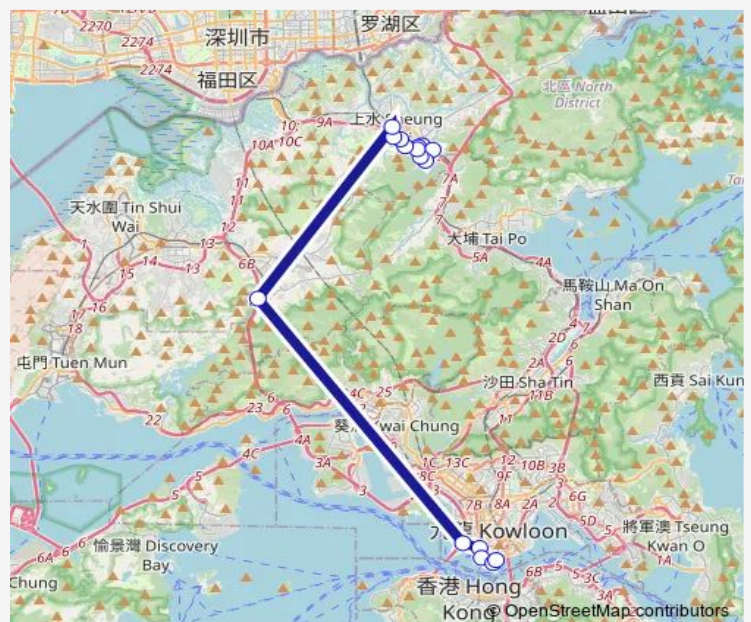

[Kmb+Ctb] Fanling Station BBI - Fanling Station /
 Fanling Station, PAK WO Road → [Kmb] Fanling Station BBI - Fanling Station → [Lwb] Fanling Station BBI - Fanling Station

Route schedule

[Ctb] Tsim SHA Tsui (Mody Road) → [Kmb+Ctb] Tsim SHA Tsui East (Mody Road) /
 Tsim SHA Tsui (Mody Road) → [Kmb] Tsim SHA Tsui East (Mody Road) — [Kmb] Cheung WAH BUS Terminus

Monday	18:05
Tuesday	18:05
Wednesday	18:05
Thursday	18:05
Friday	18:05
Saturday	—
Sunday	—

Route info

Direction: [Ctb] Tsim SHA Tsui (Mody Road) → [Kmb+Ctb] Tsim SHA Tsui East (Mody Road) /
 Tsim SHA Tsui (Mody Road) → [Kmb] Tsim SHA Tsui East (Mody Road)

Stops: 18

Trip Duration: 1 hour 6 min

[Kmb+Ctb] King Shing Court/
King Shing Court, PAK
WO Road|[Kmb] King Shing Court|[Lwb] King Shing Court

[Kmb+Ctb] WAH SUM Estate/
Wah SUM Estate, PAK
WO Road|[Kmb] WAH SUM Estate|[Lwb] WAH SUM Es-
tate