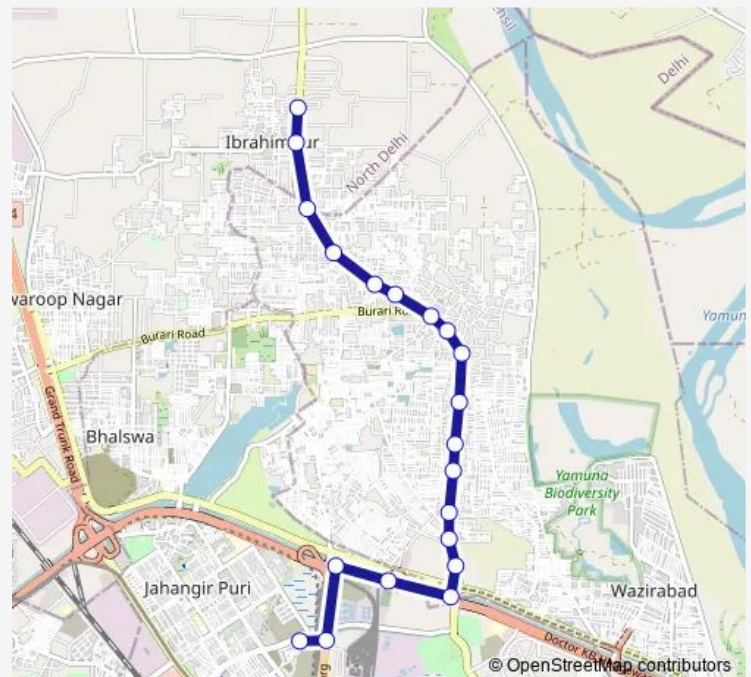

Friday 12:27-23:27

Saturday 12:27-23:27

Sunday 12:27-23:27

Route info

Direction: Majlis Park Dmrc Depot

Stops: 20

Trip Duration: 0 hour 35 min

MI06stldown