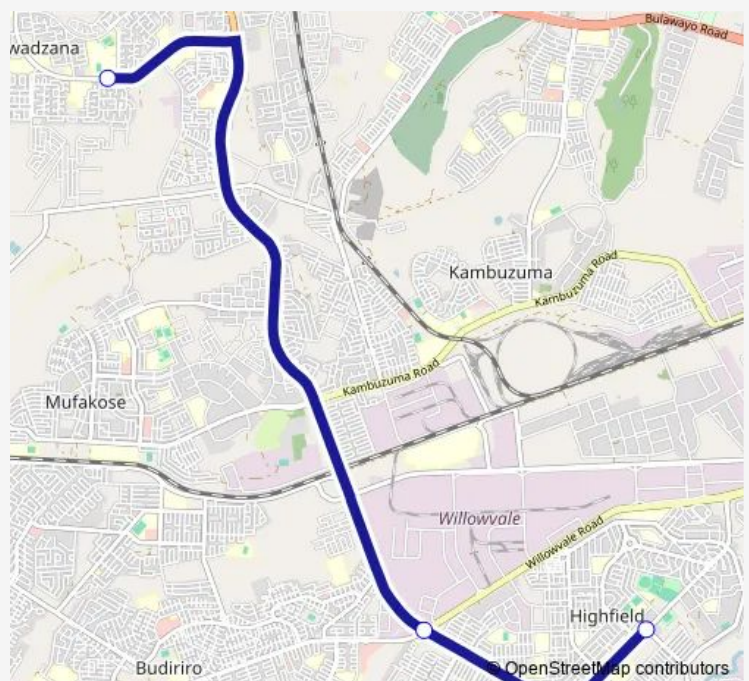

Communal Taxi Service Machipisa to Kuwadzana 4 Shops Hub

[Go to website](#)

Direction

Machipisa Shops — Kuwadzana 4 Shops Hub

3 stops

[Open route schedule](#)

Machipisa Shops

Corner High Glen Rd & Willowvale Rd

Kuwadzana 4 Shops Hub

Route schedule

Machipisa Shops — Kuwadzana 4 Shops Hub

Monday	13:59
Tuesday	13:59
Wednesday	13:59
Thursday	13:59
Friday	13:59
Saturday	13:59
Sunday	13:59

Route info

Direction: Machipisa Shops

Stops: 3

Trip Duration: 0 hour 54 min

Machipisa to Kuwadzana 4 Shops Hub

Communal Taxi Service time schedules and route maps are available in an offline PDF at busmaps.com. Use the busmaps.com website to see live bus times, train schedule or subway schedule, and step-by-step directions for all public transit in Harare