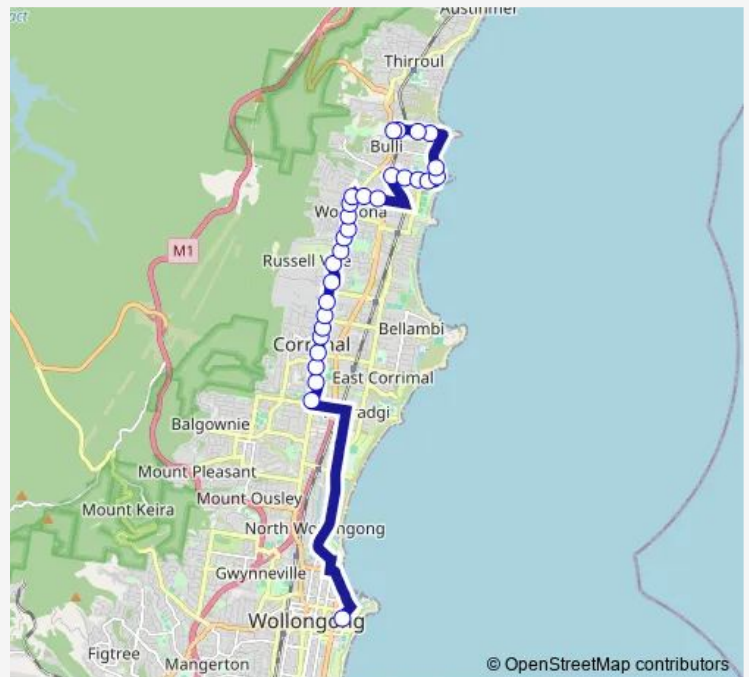

School Bus S414 St Mary Star of the Sea College to Bulli

[Go to website](#)

Direction

Point St After Princes Hwy — St Mary Star Of The Sea College, Harbour St

29 stops

[Open route schedule](#)

- Point St After Princes Hwy
- Point St Before Bacon Av
- Point St Opp Westmacott Pde
- Point St At Somerville St
- Trinity Row Opp Jardine St
- Bulli Beach Tourist Park, Farrell Rd
- Farrell Rd At Carrington St
- Farrell Rd After Carrington St
- Farrell Rd At Waterloo St
- Campbell St After Mehaffey St
- Campbell St Opp Robert St
- Princes Hwy Opp Popes Rd
- Woonona-Bulli RSL Memorial Club, Princes Hwy
- Princes Hwy After Gray St
- Princes Hwy At Hale St
- Hollymount Park, Princes Hwy
- Princes Hwy Opp Rixons Pass Rd
- Princes Hwy Before Collaery Rd
- Princes Hwy Opp Broker St
- Princes Hwy After Bellambi Lane
- Princes Hwy At Albert St

Route schedule

Point St After Princes Hwy — St Mary Star Of The Sea College, Harbour St

Monday	08:00
Tuesday	08:00
Wednesday	08:00
Thursday	08:00
Friday	08:00
Saturday	—
Sunday	—

Route info

Direction: Point St After Princes Hwy

Stops: 29

Trip Duration: 0 hour 35 min

S414 — St Mary Star of the Sea College to Bulli