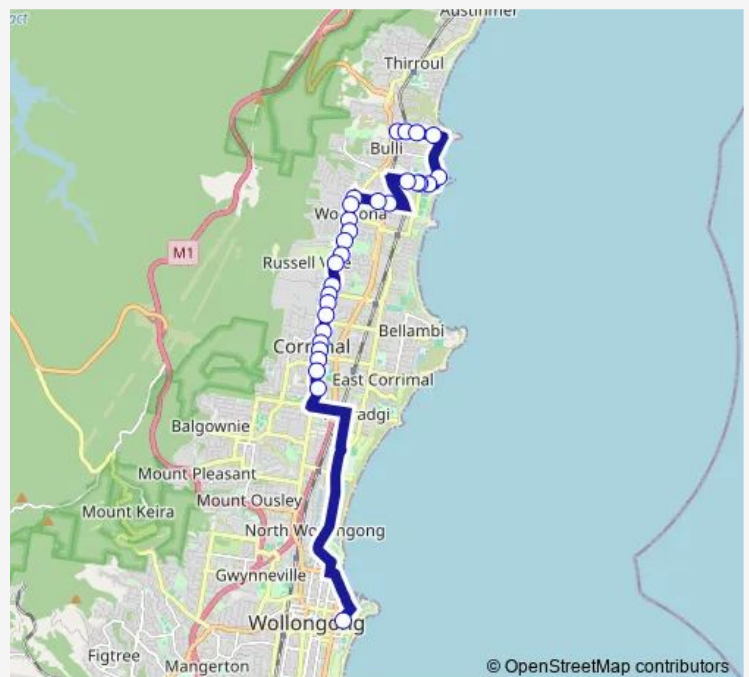

Tuesday 08:00

Wednesday 08:00

Thursday 08:00

Friday 08:00

Saturday —

Sunday —

Route info

Direction: Point St After Princes Hwy

Stops: 29

Trip Duration: 0 hour 35 min

S414 — St Mary Star of the Sea College to Bulli

Princes Hwy Before Rothery St

Princes Hwy Opp St Columbkille's Corrimal Primary School

Princes Hwy After Collins St

Corrimal Memorial Park, Princes Hwy

Stockland Corrimal, Princes Hwy

Princes Hwy After Short St

Princes Hwy At Thurston Cres

St Mary Star Of The Sea College, Harbour St

Direction

Harbour St Opp St Mary Star Of The Sea College —
Uniting Church, Point St

Wednesday 15:38

Thursday 15:38

Friday 15:38

Saturday —

Sunday —

Route info

Direction: Harbour St Opp St Mary Star Of The Sea College

Stops: 29