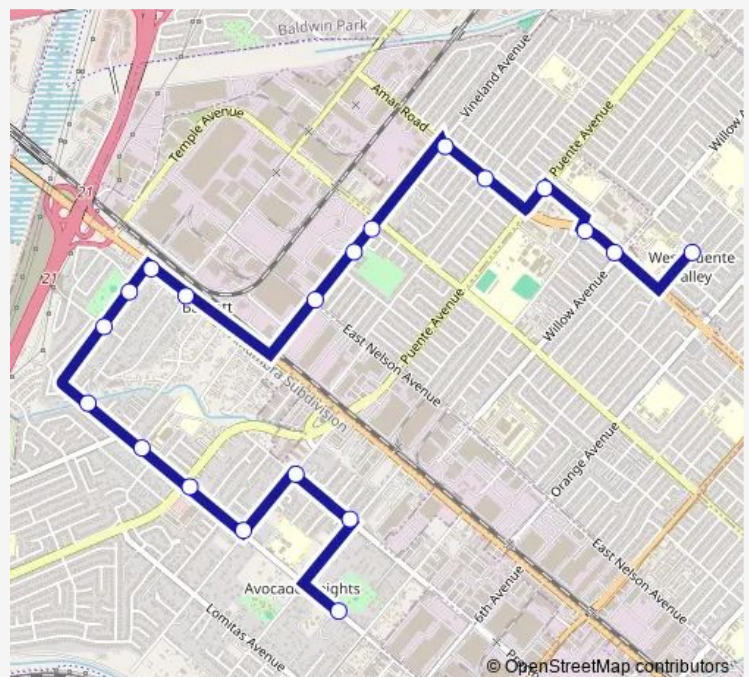

Valley Blvd & San Angelo Ave

Valley Blvd & Covina Blvd

Vineland Ave & Flagstaff St

Vineland Ave & Bassett Park

Vineland Ave & Temple Ave

Amar Rd & Vineland Ave

Amar Rd & Millbury Ave

Puente Ave & Amar Rd

Amar Rd & Ardilla Ave

Amar Rd & Willow Ave

Sunkist Ave & Hayland St

Route schedule

Don Julian Rd & Avocado Heights Park — Sunkist Ave & Hayland St

Monday	07:00-18:00
Tuesday	07:00-18:00
Wednesday	07:00-18:00
Thursday	07:00-18:00
Friday	07:00-18:00
Saturday	07:00-18:00
Sunday	—

Route info

Direction: Don Julian Rd & Avocado Heights Park

Stops: 20

Trip Duration: 0 hour 30 min

Avocado Heights/Bassett/West Valinda Shuttle

Direction

Sunkist Ave & Hayland St — Don Julian Rd & Avocado Heights Park

20 stops

[Open route schedule](#)

Sunkist Ave & Hayland St

Fairgrove Ave & Willow Ave

Willow Ave & Ragus St

Willow Ave & Amar Rd

Amar Rd & Ardilla Ave

Amar Rd & Puente Ave