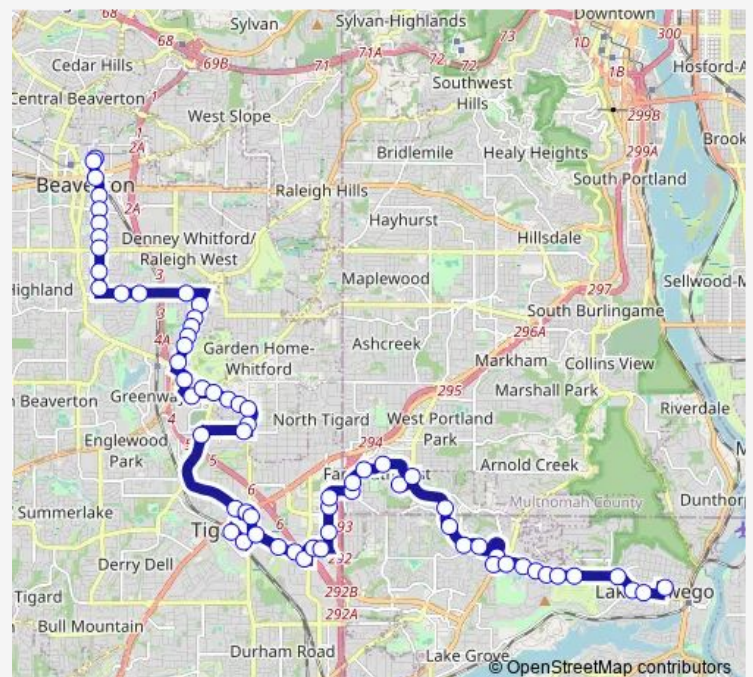

Bus 78 Denney/Kerr Pkwy

[Go to website](#)

Direction

Beaverton Transit Center — Lake Oswego Transit Center

64 stops

[Open route schedule](#)

Beaverton Transit Center

Beaverton Transit Center

8600 Block SW Scholls Ferry

SW Eliander & One Embassy Centre

Washington Square Transit Center

Route schedule

Beaverton Transit Center — Lake Oswego Transit Center

Monday 05:56-19:13

Tuesday 05:56-19:13

Wednesday 05:56-19:13

Thursday 05:56-19:13

Friday 05:56-19:13

Saturday 05:57-18:13

Sunday 05:57-18:13

Route info

Direction: Beaverton Transit Center

Stops: 64

Trip Duration: 1 hour 3 min

SW Greenburg & Washington Square Rd

SW Greenburg & Center

SW Main between Scoffins and Commercial

Tigard Transit Center

SW Commercial & Hall

SW Hunziker & Hall

8000 Block SW Hunziker

7500 Block SW Hunziker