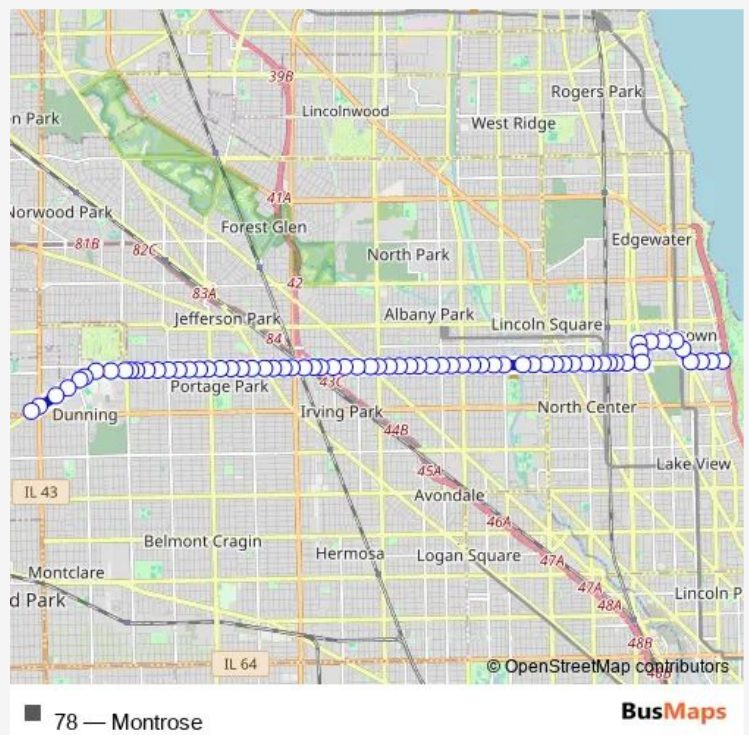

## Bus 78 Montrose

[Go to website](#)

**Direction**  
 Montrose & Marine Drive — Forest Preserve Avenue & Harlem/Irving Park  
 69 stops  
[Open route schedule](#)

- Montrose & Marine Drive
- Montrose & Clarendon
- Montrose & Hazel
- Montrose & Sheridan
- Broadway & Sunnyside
- Wilson & Broadway (Red Line)
- Wilson & Magnolia
- Wilson & Beacon
- Clark & Wilson
- Clark & Sunnyside
- Clark & Montrose
- Montrose & Ashland
- Montrose & Hermitage
- Montrose & Ravenswood
- Montrose Brown Line Station
- Montrose & Winchester
- Montrose & Damen
- Montrose & Hamilton
- Montrose & Lincoln
- Montrose & Oakley
- Montrose & Western

### Route schedule

Montrose & Marine Drive — Forest Preserve Avenue & Harlem/Irving Park

Monday	04:49-22:55
Tuesday	04:49-22:55
Wednesday	04:49-22:55
Thursday	04:49-22:55
Friday	04:49-22:55
Saturday	05:47-22:55
Sunday	06:47-22:51

### Route info

Direction: Montrose & Marine Drive

Stops: 69

Trip Duration: 1 hour 13 min

78 — Montrose

Montrose & Campbell

Montrose & Rockwell

Montrose & California

## Direction

Forest Preserve Avenue & Harlem/Irving Park — Montrose & Marine Drive

68 stops

[Open route schedule](#)

Forest Preserve Avenue & Harlem/Irving Park

Harlem & Forest Preserve Avenue

7100 W Forest Preserve Avenue