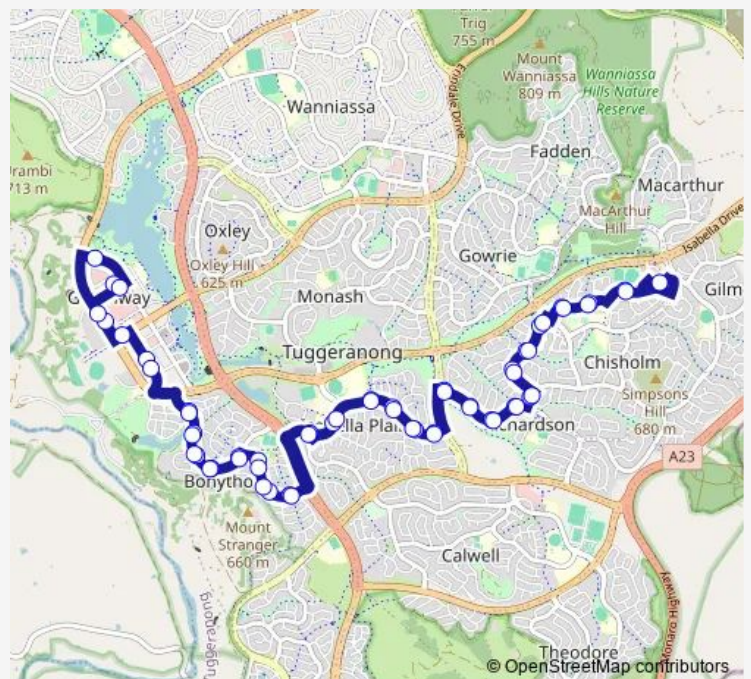

Ellerston Av before 2nd Abercorn Cr

Ellerston Av before Ashley Dr

Clift Cr after Ashley Dr

29 Clift Cr

Clift Cr before 2nd Kiddle Cr

Route schedule

Tuggeranong Interchange Plt 7 — Tuggeranong Interchange Arrivals

Monday	05:37-22:23
Tuesday	05:37-22:23
Wednesday	05:37-22:23
Thursday	05:37-22:23
Friday	05:37-22:23
Saturday	07:00-24:00
Sunday	07:30-19:30

Route info

Direction: Tuggeranong Interchange Plt 7

Stops: 59

Trip Duration: 0 hour 48 min

78 — Richardson Loop via Chisholm

Cliff Cr before Heagney Cr

Heagney Cr before Beattie Cr

Beattie Cr before 2nd Mcburney Cr

Beattie Cr after Hemmings Cr

Beattie Cr after 2nd Longman St

Norriss St after 1st Woodburn St