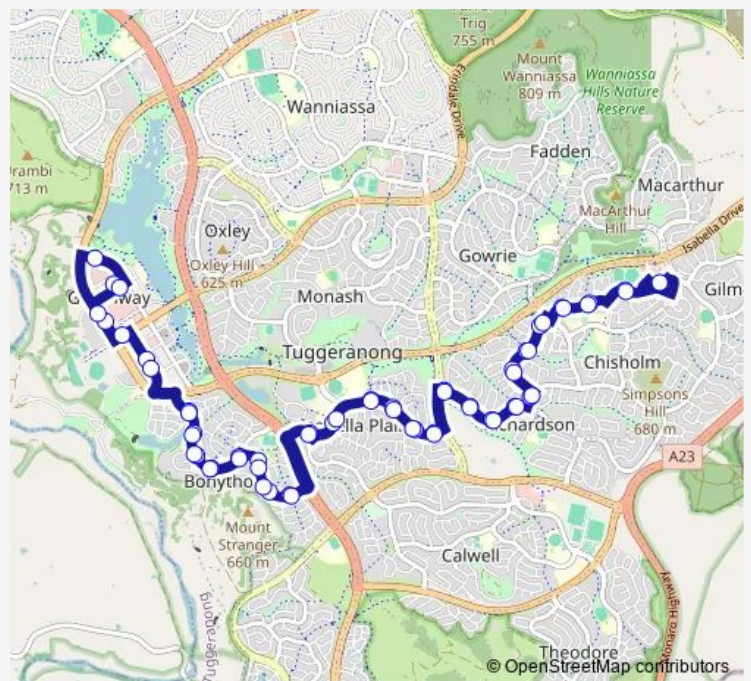

Bus 78 Richardson Loop via Chisholm

[Go to website](#)

Direction

Tuggeranong Interchange Plt 7 — Tuggeranong Interchange Arrivals

59 stops

[Open route schedule](#)

- Tuggeranong Interchange Plt 7
- Athllon Dr before Reed St
- Soward Way after Athllon Dr
- Scollay St opp Tuggeranong Bus Depot
- Barr Smith Av after Salas St
- Barr Smith Av after Coombe St
- Barr Smith Av opp 1st Derrington Cr
- Barr Smith Av opp 2nd Derrington Cr
- Barr Smith Av opp Hurtle Av
- Bonython PS Hurtle Av
- Hurtle Av opp Ebenezer St
- Hurtle Av opp 2nd Noarlunga Cr
- Noorooma St before Ellerston Av
- Ellerston Av opp Isabella Plains Shops
- Mackillop College Ellerston Av
- Ellerston Av before 1st Abercorn Cr
- Ellerston Av before 2nd Abercorn Cr
- Ellerston Av before Ashley Dr
- Clift Cr after Ashley Dr
- 29 Clift Cr
- Clift Cr before 2nd Kiddle Cr

Route schedule

Tuggeranong Interchange Plt 7 — Tuggeranong Interchange Arrivals

Monday	05:37-22:23
Tuesday	05:37-22:23
Wednesday	05:37-22:23
Thursday	05:37-22:23
Friday	05:37-22:23
Saturday	07:00-24:00
Sunday	07:30-19:30

Route info

Direction: Tuggeranong Interchange Plt 7

Stops: 59

Trip Duration: 0 hour 54 min

78 — Richardson Loop via Chisholm

Clift Cr before Heagney Cr

Heagney Cr before Beattie Cr

Beattie Cr before 2nd Mcburney Cr

Barr Smith Av opp Coombe St

Barr Smith Av after Don Dunstan Dr

Tuggeranong Bus Depot Scollay St

Athllon Dr before Rowland Rees Cr

Lakeside Leisure Centre Anketell St

Tuggeranong Interchange Arrivals

78 Bus time schedules and route maps are available in an offline PDF at busmaps.com. Use the busmaps.com website to see live bus times, train schedule or subway schedule, and step-by-step directions for all public transit in Canberra