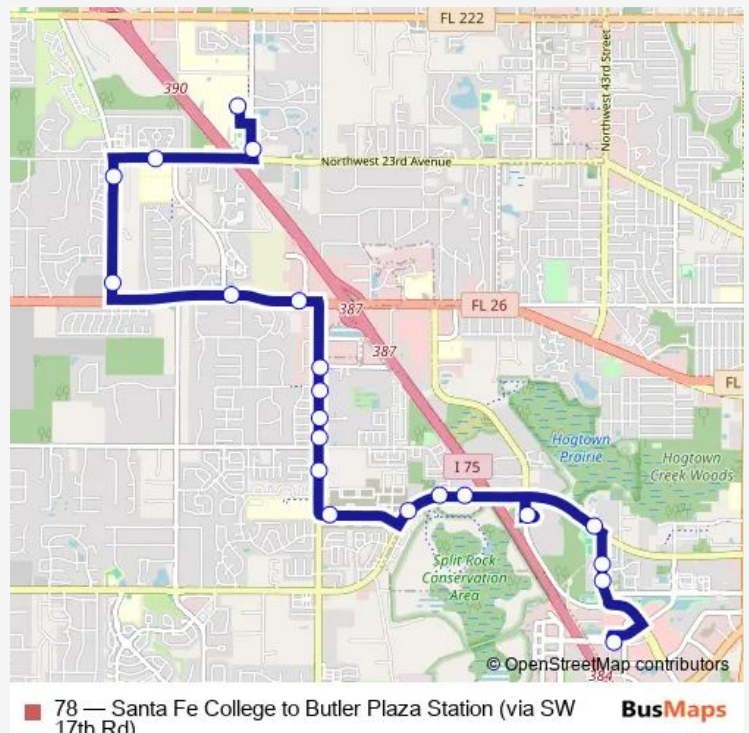

Bus 78 Santa Fe College to Butler Plaza Station (via SW 17th Rd)

[Go to website](#)

Direction

Butler Plaza Transfer Station — Santa Fe

21 stops

[Open route schedule](#)

- Butler Plaza Transfer Station
- Hailey Gardens
- Colonial Oaks
- Canopy Apartments
- Cabana Beach Apartments (Exit)
- Eastbound SW 24th Ave @ Majestic Oaks
- Linton Oaks @ SW 24th Ave
- Treebecka Park Apartments
- Markets West
- Woodlands Neighborhood
- Sparrow Apartments
- Cricket Club Apartments
- Reflections Apartments
- The Gardens Apartments
- Krystal @ Newberry Road
- Westbound Newberry Road @ Fort Clarke Boulevard
- Abiding Savior Church
- Ellis Park
- Fort Clarke Middle School
- Santa Fe College @ NW 83rd Street
- Santa Fe

Route schedule

Butler Plaza Transfer Station — Santa Fe

Monday	07:15-14:45
Tuesday	07:15-14:45
Wednesday	07:15-14:45
Thursday	07:15-14:45
Friday	07:15-14:45
Saturday	—
Sunday	—

Route info

Direction: Butler Plaza Transfer Station

Stops: 21

Trip Duration: 0 hour 40 min

Direction

Santa Fe — Butler Plaza Transfer Station

22 stops

[Open route schedule](#)

Santa Fe

Santa Fe College

Wednesday 08:00-15:30

Thursday 08:00-15:30

Friday 08:00-15:30

Saturday —

Sunday —

Route info

Direction: Santa Fe

Stops: 22