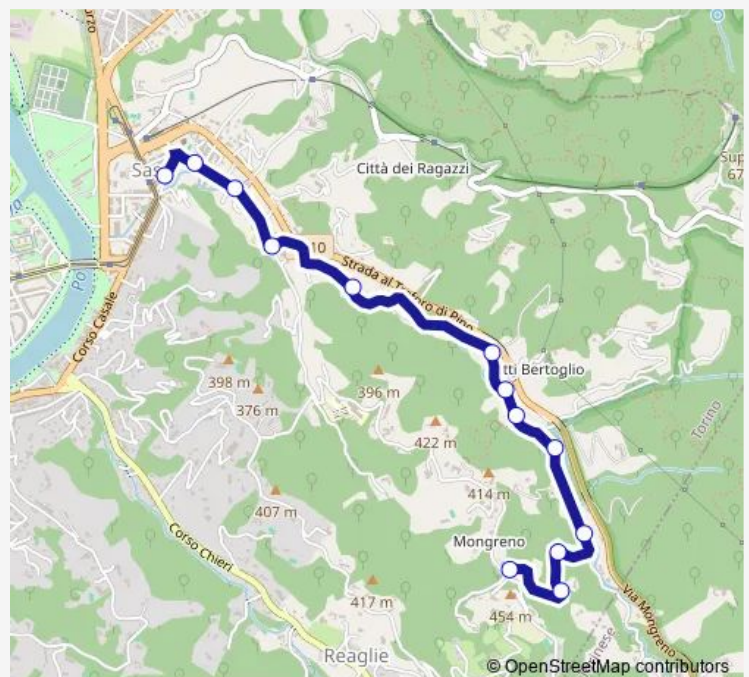

Monday 06:28-19:53

Tuesday 06:28-19:53

Wednesday 06:28-19:53

Thursday 06:28-19:53

Friday 06:28-19:53

Saturday 06:28-19:53

Sunday —

Route info

Direction: Fermata 2340 - Alta DI Mongreno Cap

Stops: 13

Trip Duration: 0 hour 12 min

Direction

Fermata 2326 - Casale Cap — Fermata 2340 - Alta DI Mongreno Cap

13 stops

[Open route schedule](#)

Fermata 2326 - Casale Cap

Monday 06:15-19:40

Tuesday 06:15-19:40

Wednesday 06:15-19:40

Thursday 06:15-19:40

Friday 06:15-19:40

Saturday 06:15-19:40

Sunday —

Route info