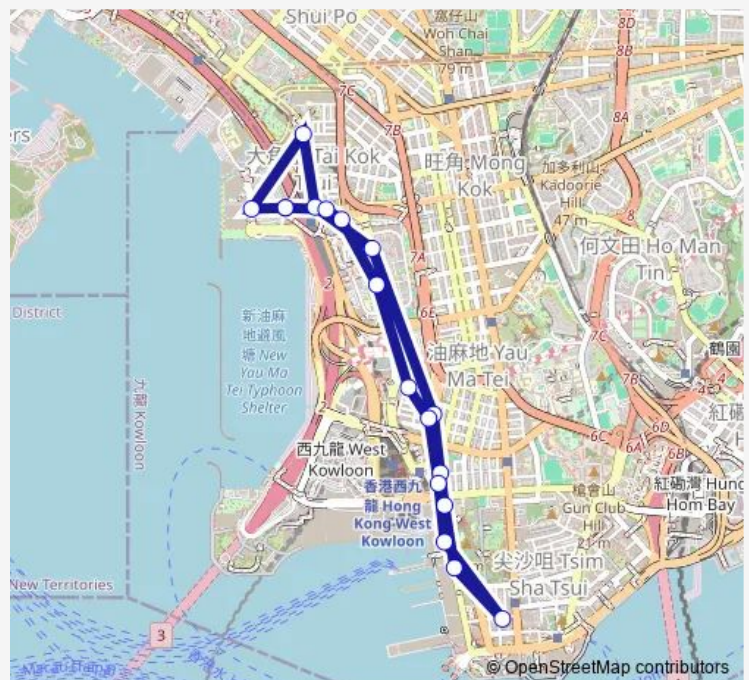

### Route info

Direction: TAI KOK Tsui (Island Harbourview) Public Transport Interchange

Stops: 18

Trip Duration: 0 hour 40 min

78 — TAI KOK Tsui(Island Harbourview) Public Transport Interchange - Tsim SHA Tsui (Peking Road) (...)