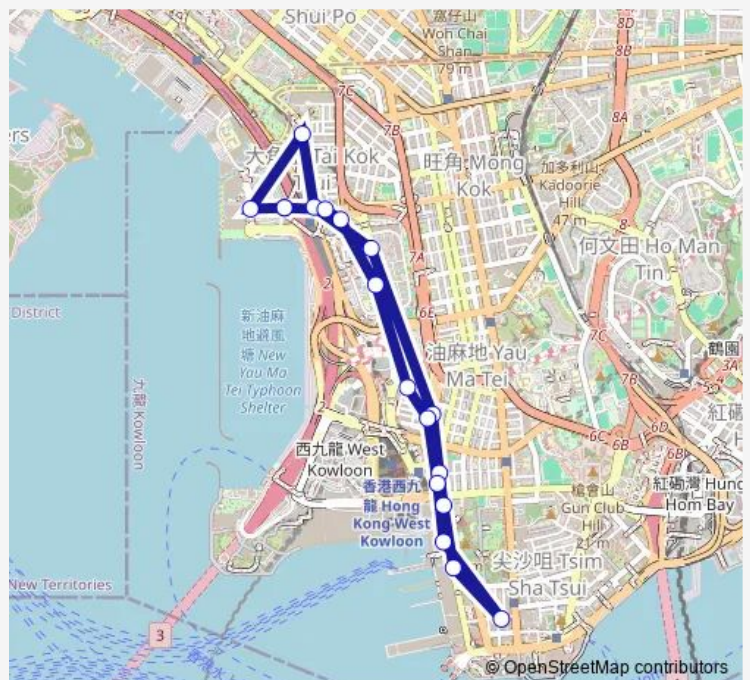

PEKING ROAD OUTSIDE MARY BUILDING

Canton Road, Near China Hong Kong City Tower 6|Canton Road Outside China Hong Kong City

CANTON ROAD O/P GEROGE V MEMORIAL PARK

Ferry Street, Outside MAN Ying Building|Ferry Street, Near MAN Ying Building

YAN CHEUNG ROAD, NEAR HOI WANG ROAD|YAN CHEUNG ROAD, OPPOSITE THE CORONATION

HOI Wang Road, Outside Block 3 Charming Garden

CHERRY STREET, OUTSIDE OLYMPIAN CITY TWO

Route schedule

TAI KOK TSUI (ISLAND HARBOURVIEW) PUBLIC TRANSPORT INTERCHANGE — TAI KOK TSUI (ISLAND HARBOURVIEW) PUBLIC TRANSPORT INTERCHANGE

Monday	06:30-19:30
Tuesday	06:30-19:30
Wednesday	06:30-19:30
Thursday	06:30-19:30
Friday	06:30-19:30
Saturday	06:30-19:30
Sunday	06:30-19:30

Route info

Direction: TAI KOK TSUI (ISLAND HARBOURVIEW) PUBLIC TRANSPORT INTERCHANGE

Stops: 18

Trip Duration: 0 hour 40 min

HOI KING STREET, OUTSIDE OLYMPIC STATION BUS
TERMINUS

TAI KOK TSUI (ISLAND HARBOURVIEW) PUBLIC
TRANSPORT INTERCHANGE

78 Bus time schedules and route maps are available in an offline PDF at busmaps.com. Use the busmaps.com website to see live bus times, train schedule or subway schedule, and step-by-step directions for all public transit in Mong Kok