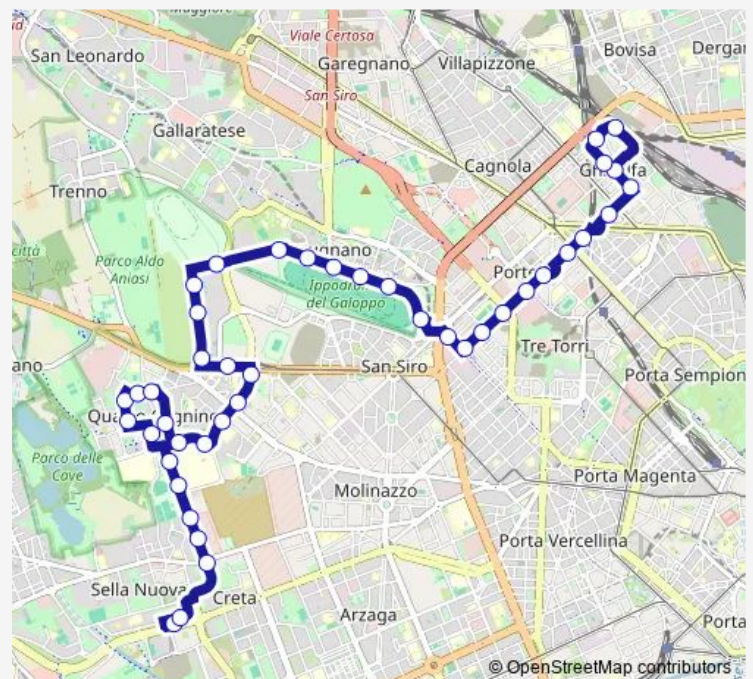

via diomede via cassino

via diomede via arenzano

via diomede via sant'elia

via diomede via trenno

via ippodromo via diomede

via ippodromo via patroclo

via patroclo via bisanzio

via tesio via patroclo

via tesio via harar

### Route schedule

via govone — bisceglie m1

Monday 06:00-21:42

Tuesday 06:00-21:42

Wednesday 06:00-21:42

Thursday 06:00-21:42

Friday 06:00-21:42

Saturday 06:00-21:42

### Route info

Direction: via govone

Stops: 42

Trip Duration: 0 hour 56 min

78 — bisceglie m1 - govone

san siro stadio m5

via s. giusto via dessie'

via novara via s. giusto