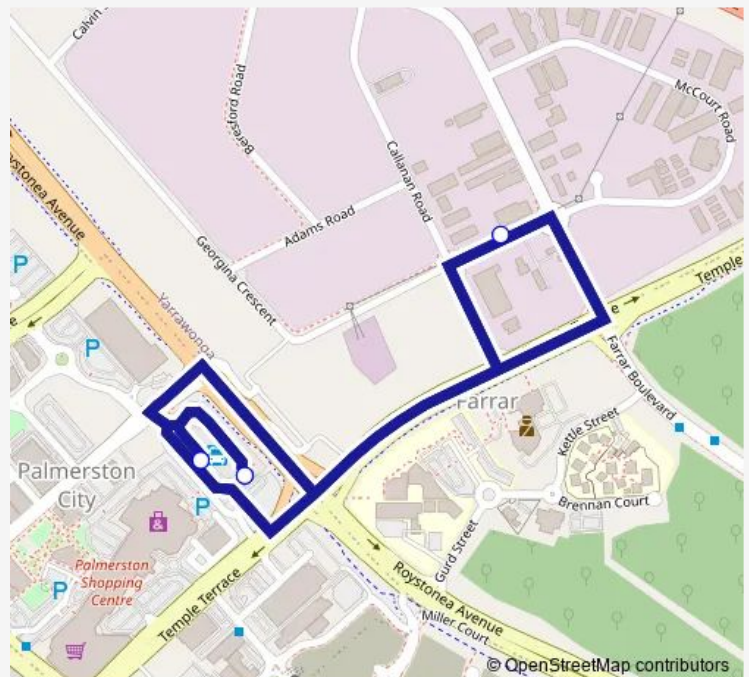

Bus 78 Palmerston - Kokoda Industries

[Go to website](#)

Direction

Palmerston Interchange — Palmerston Interchange

3 stops

[Open route schedule](#)

Palmerston Interchange

Kokoda Industries

Palmerston Interchange

Route schedule

Palmerston Interchange — Palmerston Interchange

Monday 07:50-15:45

Tuesday 07:50-15:45

Wednesday 07:50-15:45

Thursday 07:50-15:45

Friday 07:50-15:45

Saturday —

Sunday —

Route info

Direction: Palmerston Interchange

Stops: 3

Trip Duration: 0 hour 6 min

78 Bus time schedules and route maps are available in an offline PDF at busmaps.com. Use the busmaps.com website to see live bus times, train schedule or subway schedule, and step-by-step directions for all public transit in Palmerston