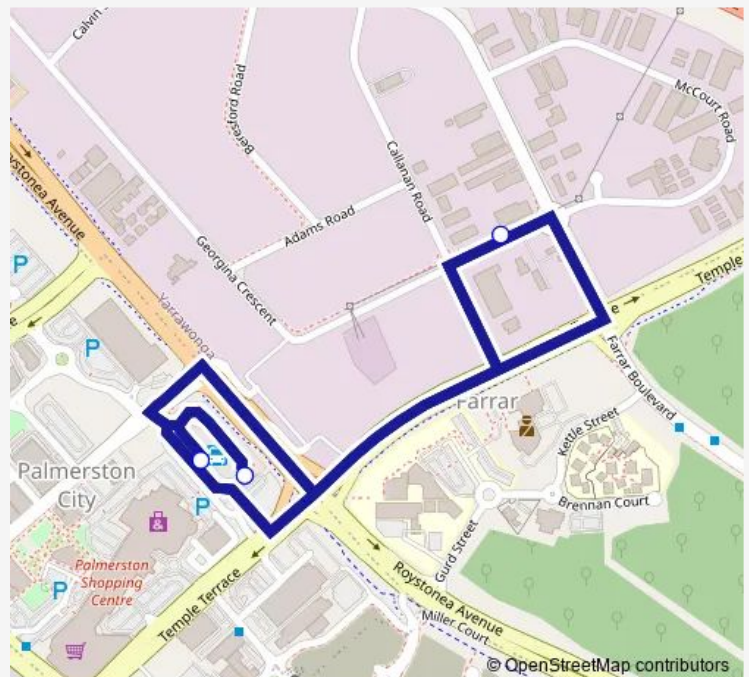

### Direction

Palmerston Interchange — Palmerston Interchange

3 stops

[Open route schedule](#)

Palmerston Interchange

Kokoda Industries

Palmerston Interchange

### Route schedule

Palmerston Interchange — Palmerston Interchange

Monday 07:50-15:45

Tuesday 07:50-15:45

Wednesday 07:50-15:45

Thursday 07:50-15:45

Friday 07:50-15:45

Saturday —

### Route info

Direction: Palmerston Interchange

Stops: 3

Trip Duration: 0 hour 6 min

78 Bus time schedules and route maps are available in an offline PDF at [busmaps.com](https://busmaps.com). Use the [busmaps.com](https://busmaps.com) website to see live bus times, train schedule or subway schedule, and step-by-step directions for all public transit in Palmerston