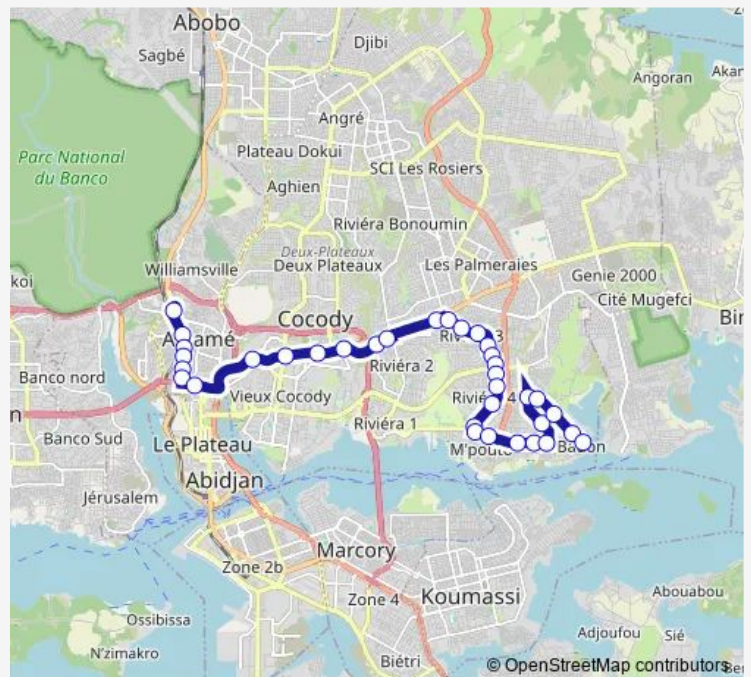

### Route schedule

Terminus M'Badon — Gare Nord

Monday 06:00

Tuesday 06:00

Wednesday 06:00

Thursday 06:00

Friday 06:00

Saturday 06:00

### Route info

Direction: Terminus M'Badon

Stops: 33

Trip Duration: 1 hour 0 min

78 — Riviera M'badon ↔ Gare Nord

Station Total riviera 3

Carrefour Riviera 2

Ecole de Police