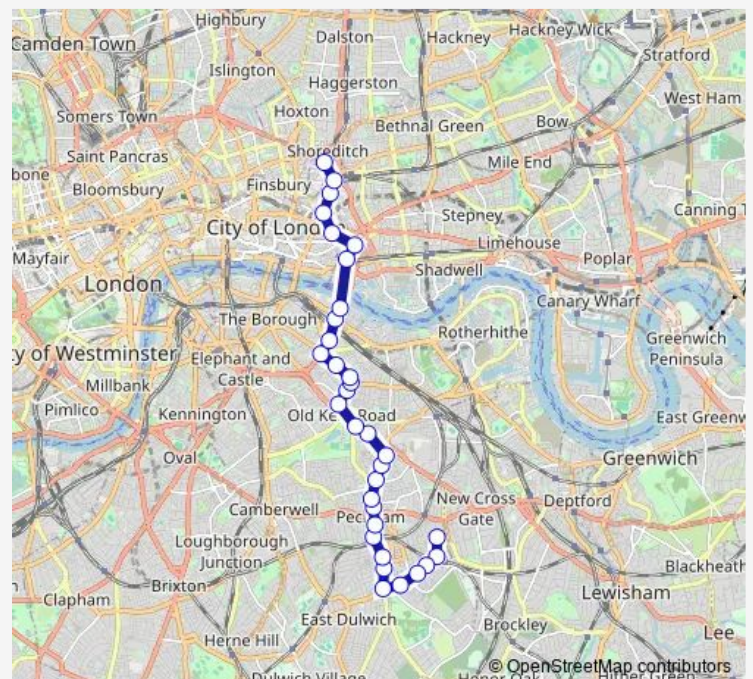

Thursday 00:10-23:50

Friday 00:10-23:50

Saturday 00:10-23:50

Sunday 00:10-23:51

Route info

Direction: Shoreditch High Street Station

Stops: 34

Trip Duration: 0 hour 59 min

78 — Shoreditch - Liverpool Street - Tower Bridge - Peckham - Nunhead

Peckham Park Road

Bird In Bush Road

Commercial Way Peckham Hill

Bonar Road

Peckham Library

The Aylesham Centre

Peckham Rye Station

Wednesday 00:03-23:51

Thursday 00:03-23:51

Friday 00:03-23:51

Saturday 00:03-23:51

Sunday 00:03-23:51

Route info

Direction: St Mary's Road / Nunhead

Stops: 33

Trip Duration: 1 hour 6 min

Tower Bridge

Tower Gateway

Mansell Street

Duke's Place

Liverpool Street Station

Primrose Street

Shoreditch High Street Station