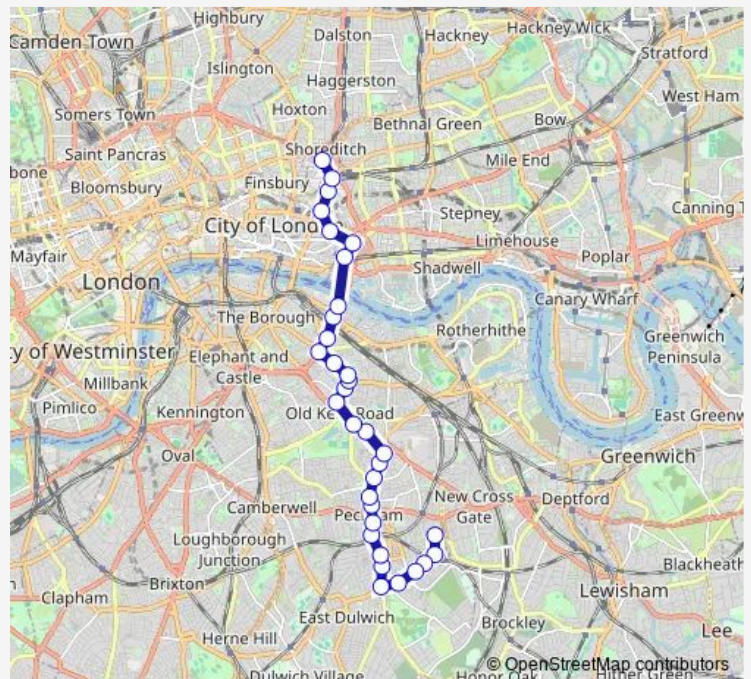

St Botolph Street

Aldgate

Minories

Tower Hill / Tower Gateway Station

Tower Bridge

Druid Street

Abbey Street

Griggs Place

### Route schedule

Shoreditch High Street Station — St Mary's Road / Nunhead

Monday 00:10-23:50

Tuesday 00:10-23:50

Wednesday 00:10-23:50

Thursday 00:10-23:50

Friday 00:10-23:50

Saturday 00:10-23:50

### Route info

Direction: Shoreditch High Street Station

Stops: 34

Trip Duration: 0 hour 54 min

78 — Shoreditch - Liverpool Street - Tower Bridge - Peckham - Nunhead

Peckham Park Road

Bird In Bush Road

Commercial Way Peckham Hill

## Route info

Direction: St Mary's Road / Nunhead

Stops: 33

Trip Duration: 0 hour 54 min

Tower Bridge

Tower Gateway

Mansell Street

Duke's Place