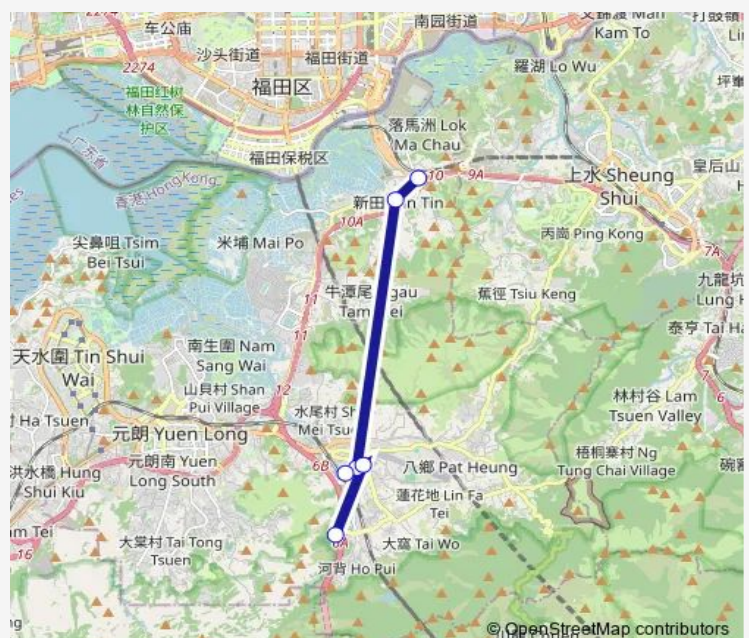

### Route schedule

LOK MA CHAU (SAN TIN) PUBLIC TRANSPORT INTERCHANGE — PAT HEUNG ROAD, (NEAR TAI LAM BUS-BUS INTERCHANGE) MINIBUS TERMINUS

Monday	06:15-22:20
Tuesday	06:15-22:20
Wednesday	06:15-22:20
Thursday	06:15-22:20
Friday	06:15-22:20
Saturday	06:15-22:20
Sunday	06:15-22:20

### Route info

Direction: LOK MA CHAU (SAN TIN) PUBLIC TRANSPORT INTERCHANGE

Stops: 6

Trip Duration: 0 hour 31 min

78 — LOK MA Chau (SAN TIN) Public Transport Interchange - PAT Heung Road (Near TAI LAM BUS-...

### Route info

Direction: PAT HEUNG ROAD, (NEAR TAI LAM BUS-BUS INTERCHANGE) MINIBUS TERMINUS

Stops: 8

Trip Duration: 0 hour 31 min

78 Bus time schedules and route maps are available in an offline PDF at [busmaps.com](https://busmaps.com). Use the [busmaps.com](https://busmaps.com) website to see live bus times, train schedule or subway schedule, and step-by-step directions for all public transit in Yuen Long