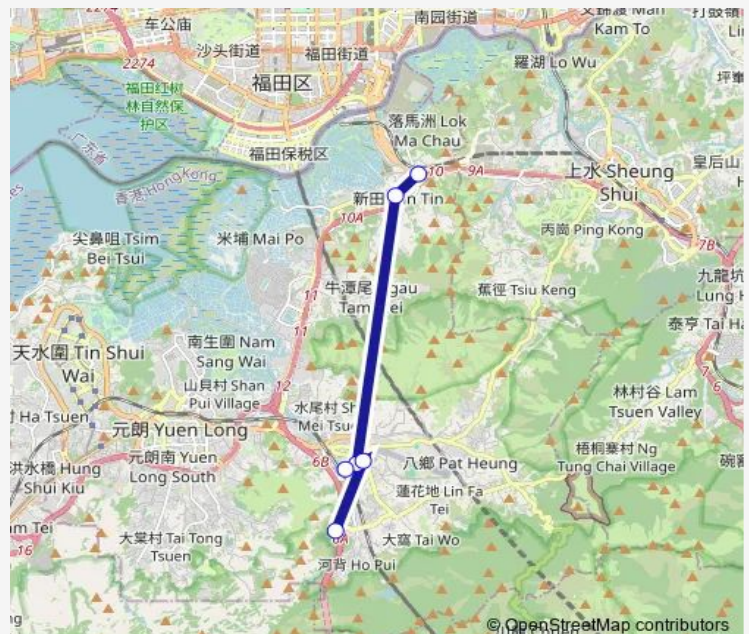

Route schedule

LOK MA Chau (SAN TIN) Public Transport Interchange — PAT Heung Road, (Near TAI LAM BUS-BUS Interchange) Minibus Terminus

Monday	06:15-22:20
Tuesday	06:15-22:20
Wednesday	06:15-22:20
Thursday	06:15-22:20
Friday	06:15-22:20
Saturday	06:15-22:20
Sunday	06:15-22:20

Route info

Direction: LOK MA Chau (SAN TIN) Public Transport Interchange

Stops: 6

Trip Duration: 0 hour 31 min

Direction

PAT Heung Road, (Near TAI LAM BUS-BUS Interchange)
Minibus Terminus — LOK MA Chau (SAN TIN) Public
Transport Interchange

Friday 06:30-22:35

Saturday 06:30-22:35

Sunday 06:30-22:35

Route info

Direction: PAT Heung Road, (Near TAI LAM BUS-BUS
Interchange) Minibus Terminus

Stops: 8

Trip Duration: 0 hour 31 min

78 Bus time schedules and route maps are available in an offline PDF at busmaps.com. Use the busmaps.com website to see live bus times, train schedule or subway schedule, and step-by-step directions for all public transit in Yuen Long