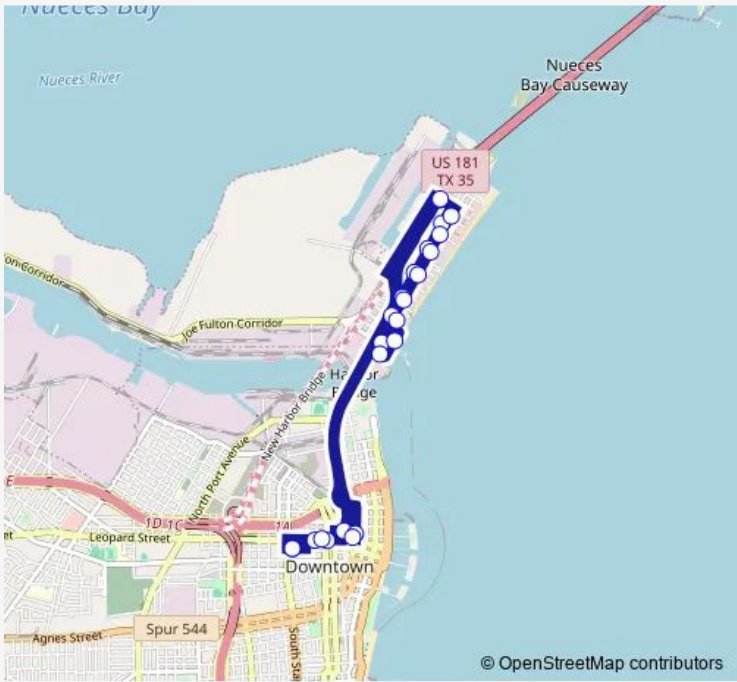

Bus 78 North Beach

[Go to website](#)

Direction
 Staples St Station Lane M — Staples St Station Lane M
 24 stops
[Open route schedule](#)

- Staples St Station Lane M
- 1504-Leopard @ Carrizo
- 1505-Leopard @ Tancahua
- 1308-Antelope @Upperbdway
- 1317-Beach @ Causeway
- 1335-Timon @ Neal
- 1356-Timon @ Surfboard
- 1359-Timon @ Churchdale
- 1312-Timon @ Paul
- 1314-Timon @ Elm
- 1315-Surfside @Breakwater
- Texas State Aquarium
- 1318-Shoreline@Bridgeport
- 1319-Surfside @ Elm
- 1320-Surfside @ Paul
- 1321-Surfside @ Bushick
- 1322-Surfside@Villadelsol
- 1323-Surfside @ Gulfspray
- 1325-Surfside @ Hayes
- 1313-Beach @ Causeway
- 339-Mesquite @ Peoples

Route schedule
 Staples St Station Lane M — Staples St Station Lane M

Monday	06:00-19:00
Tuesday	06:00-19:00
Wednesday	06:00-19:00
Thursday	06:00-19:00
Friday	06:00-19:00
Saturday	06:00-19:00
Sunday	08:00-19:00

Route info
 Direction: Staples St Station Lane M
 Stops: 24
 Trip Duration: 0 hour 27 min

402-Schatzell @ Mesquite

1355-Leopard @ Tanchua

Staples St Station Lane M

78 Bus time schedules and route maps are available in an offline PDF at busmaps.com. Use the busmaps.com website to see live bus times, train schedule or subway schedule, and step-by-step directions for all public transit in Corpus Christi

The schedule is provided in the local timezone. Times with "(+1)" indicate departures on the next day.

PDF file created on 2024-12-21

2024 BusMaps.com - All Rights Reserved