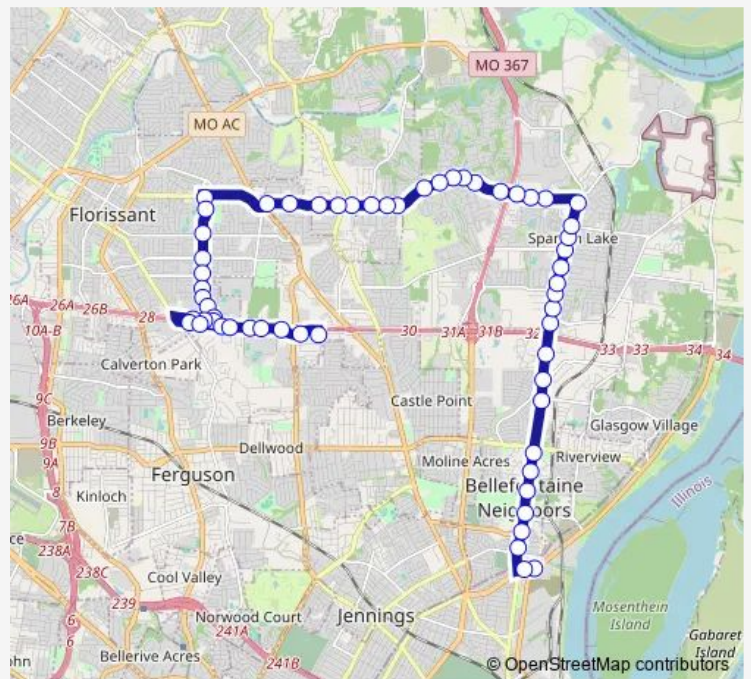

# Bus 78 Bellefontaine

[Go to website](#)

**Direction**  
 Riverview-Hall Transit Center — North County Transit Center

58 stops

[Open route schedule](#)

- Riverview-Hall Transit Center
- 8937 Riverview Wb
- Bellefontaine @ Fontaine Place Nb
- Bellefontaine @ Teurville Nb
- Bellefontaine @ ST. CYR Nb
- Bellefontaine @ Zellweger Nb
- Bellefontaine @ Biritz Nb
- Bellefontaine @ Surrey Nb
- Bellefontaine @ Shepley Nb
- Bellefontaine @ Coburg Lands Nb
- Bellefontaine @ Quiet Nb
- Bellefontaine @ Larimore Nb
- Bellefontaine @ OAK Parkway Nb
- Bellefontaine @ Surf Side Nb
- Bellefontaine @ Claudine Nb
- Bellefontaine @ Doris Nb
- Bellefontaine @ Redman Nb
- Bellefontaine @ Talisman Nb
- Bellefontaine @ Trampe Nb
- Bellefontaine @ Parker Nb
- Parker @ Fontaine Wb

**Route schedule**

Riverview-Hall Transit Center — North County Transit Center

Monday	04:50-23:50
Tuesday	04:50-23:50
Wednesday	04:50-23:50
Thursday	04:50-23:50
Friday	04:50-23:50
Saturday	04:50-23:50
Sunday	04:50-23:50

**Route info**

Direction: Riverview-Hall Transit Center

Stops: 58

Trip Duration: 0 hour 40 min

78 — Bellefontaine

Parker @ Rosemist Wb

Parker @ Poggemoeller Wb

Parker @ Benham Wb