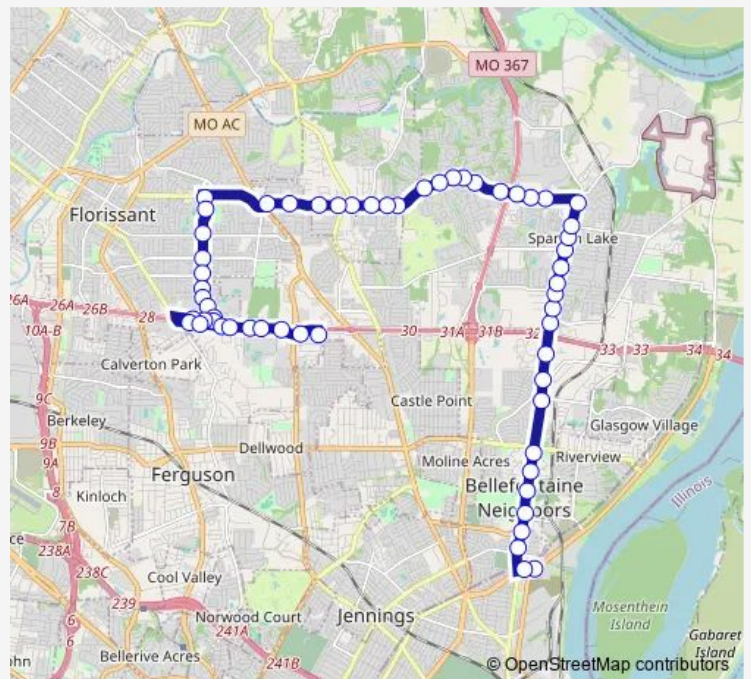

Bus 78 Bellefontaine

[Go to website](#)

Direction
 Riverview-Hall Transit Center — North County Transit Center

58 stops

[Open route schedule](#)

- Riverview-Hall Transit Center
- 8937 Riverview Wb
- Bellefontaine @ Fontaine Place Nb
- Bellefontaine @ Teurville Nb
- Bellefontaine @ ST. CYR Nb
- Bellefontaine @ Zellweger Nb
- Bellefontaine @ Birtz Nb
- Bellefontaine @ Surrey Nb
- Bellefontaine @ Shepley Nb
- Bellefontaine @ Coburg Lands Nb
- Bellefontaine @ Quiet Nb
- Bellefontaine @ Larimore Nb
- Bellefontaine @ OAK Parkway Nb
- Bellefontaine @ Surf Side Nb
- Bellefontaine @ Claudine Nb
- Bellefontaine @ Doris Nb
- Bellefontaine @ Redman Nb
- Bellefontaine @ Talisman Nb
- Bellefontaine @ Trampe Nb
- Bellefontaine @ Parker Nb
- Parker @ Fontaine Wb

Route schedule

Riverview-Hall Transit Center — North County Transit Center

Monday	04:50-23:50
Tuesday	04:50-23:50
Wednesday	04:50-23:50
Thursday	04:50-23:50
Friday	04:50-23:50
Saturday	04:50-23:50
Sunday	04:50-23:50

Route info

Direction: Riverview-Hall Transit Center

Stops: 58

Trip Duration: 0 hour 40 min

78 — Bellefontaine

Parker @ Rosemist Wb

Parker @ Poggemoeller Wb

Parker @ Benham Wb

Direction: North County Transit Center

Stops: 57

Trip Duration: 0 hour 42 min

Parker @ Wensley Eb

Parker @ Uthe Eb

Parker @ Jerries Eb

Parker @ EL Camara Eb

Parker @ LA Padera Eb