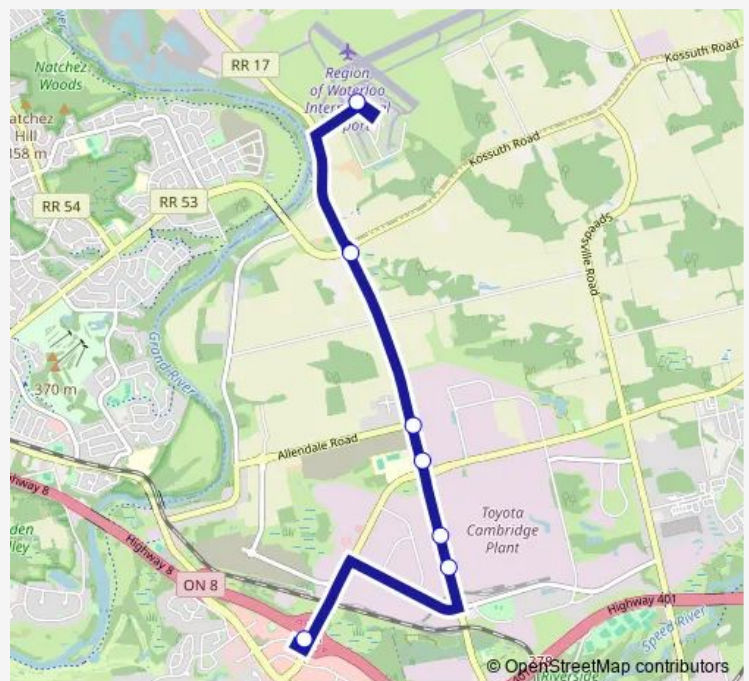

### Direction

Sportsworld Station — Region Of Waterloo International Airport

7 stops

[Open route schedule](#)

Sportsworld Station

Fountain / Toyota Gate 1

Fountain / Toyota Gate 2

Fountain / Maple Grove

### Route schedule

Sportsworld Station — Region Of Waterloo International Airport

Monday 05:52-23:30

Tuesday 05:52-23:30

Wednesday 05:52-23:30

Thursday 05:52-23:30

Friday 05:52-23:30

Saturday —

### Route info

Direction: Sportsworld Station

Stops: 7

Trip Duration: 0 hour 15 min

■ 78 — Fountain

### Direction

Region Of Waterloo International Airport — Sportsworld Station

7 stops

[Open route schedule](#)

Region Of Waterloo International Airport

Fountain / Fairway

Fountain / Allendale

Fountain / Maple Grove