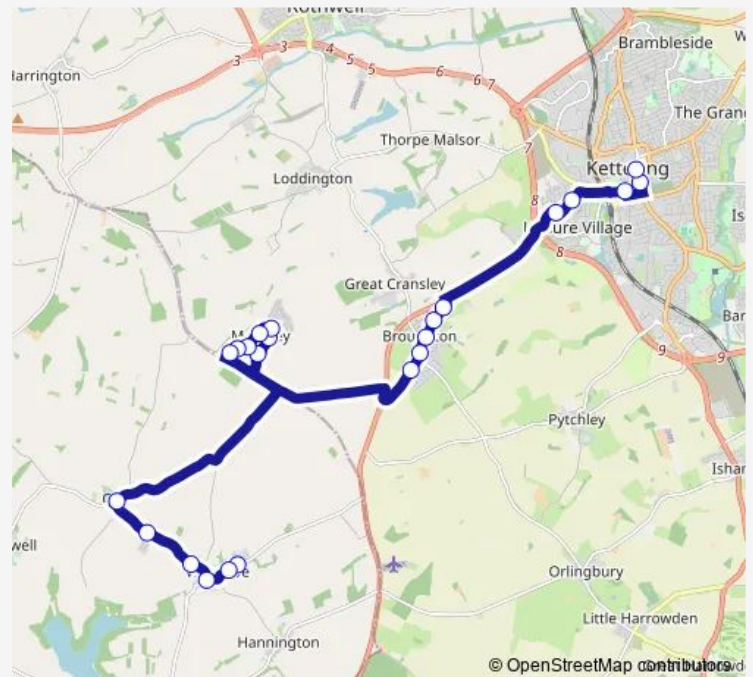

Station Road

### Route schedule

Jubilee Drive — Bus Interchange

Monday —

Tuesday —

Wednesday —

Thursday —

Friday 09:30

Saturday —

### Route info

Direction: Jubilee Drive

Stops: 23

Trip Duration: 0 hour 40 min

78

BusMaps

Police Station

Bus Interchange

## Direction

Bus Interchange — Jubilee Drive

23 stops

[Open route schedule](#)

Bus Interchange

Newland Centre

Railway View

Hospital