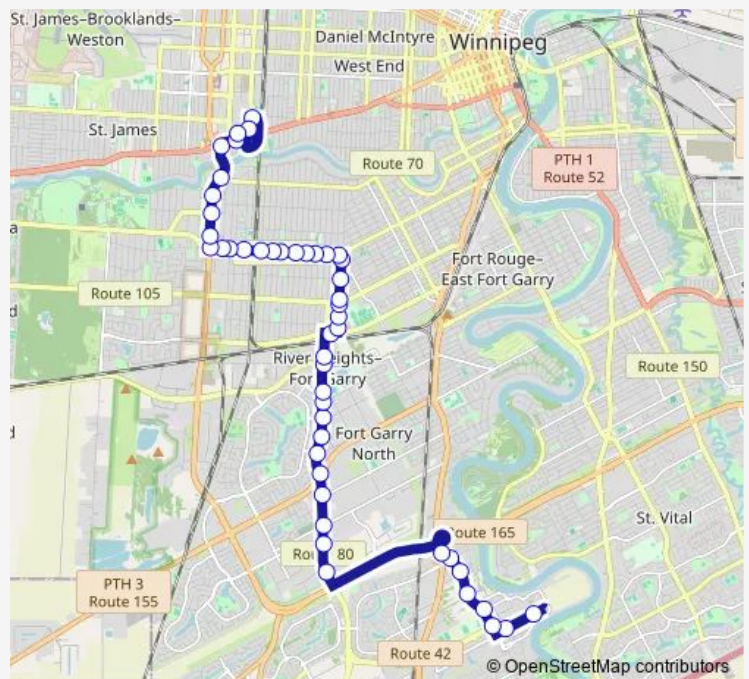

Northbound Waverley at Buffalo North

Northbound Waverley at Seel

Northbound Waverley at Willson

Northbound Waverley at Victor Lewis

Northbound Waverley at Wilkes

Northbound Waverley at Wilkes North

Eastbound Taylor at Waverley

Route schedule

Westbound Dafoe at U of M Station (74, 75, 78) — Northbound Polo Park Terminal at Polo Park (78)

Monday	05:51-22:18
Tuesday	05:51-22:18
Wednesday	05:51-22:18
Thursday	05:51-22:18
Friday	05:51-22:18
Saturday	07:18-19:14
Sunday	09:55-18:33

Route info

Direction: Westbound Dafoe at U of M Station (74, 75, 78)

Stops: 48

Trip Duration: 0 hour 44 min

78 — Waverley

Northbound Cambridge at Ebby

Northbound Cambridge at Carter

Northbound Cambridge at Grant South

Trip Duration: 0 hour 37 min

Southbound Cambridge at Taylor

Southbound Waverley at Wilkes

Southbound Waverley at Wilkes

Southbound Waverley at Victor Lewis

Southbound Waverley at Willson

Southbound Waverley at Lindenwood