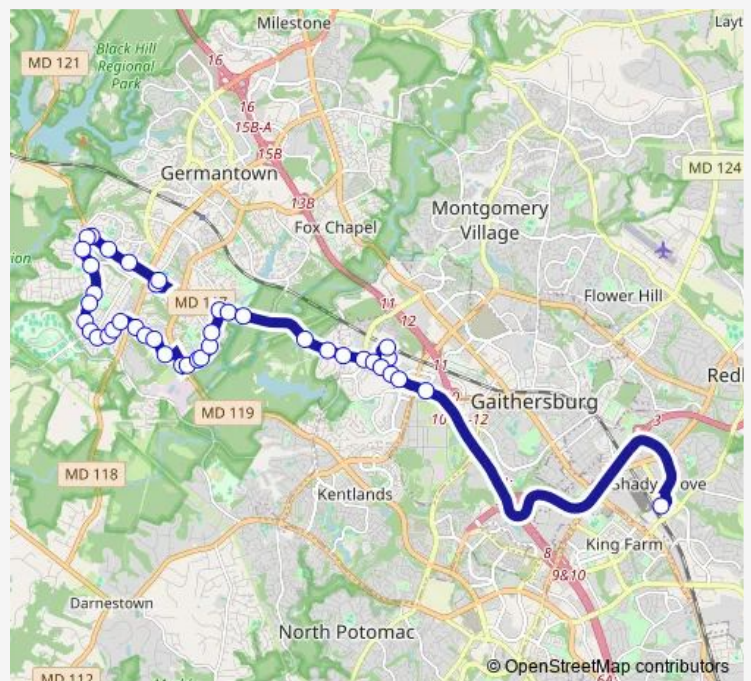

Richter Farm RD & RIM Fire Ct

Richter Farm RD & Avatar Ln

Richter Farm RD & Schaeffer Rd

Richter Farm RD & Bromfield Rd

Richter Farm RD & Falconcrest Rd

Richter Farm RD & Chatterly Pl

Richter Farm RD & Rockingham Rd

Richter Farm RD & Germantown Rd

Richter Farm RD & Comorant Ln

Richter Farm RD & Cricket Hill Dr

Richter Farm RD & Smokewood Dr

Great Seneca HWY & Mateny (S) Rd

Route schedule

Kingsview Park & Ride & Clopper Rd — Shady Grove Station & BAY A - East

Monday	05:10-19:00
Tuesday	05:10-19:00
Wednesday	05:10-19:00
Thursday	05:10-19:00
Friday	05:10-19:00
Saturday	06:45-19:30
Sunday	—

Route info

Direction: Kingsview Park & Ride & Clopper Rd

Stops: 42

Trip Duration: 0 hour 36 min

78 — 78-Shady Grove-Kingsview P & R

Mateny RD & Great Seneca Hwy

Mateny RD & @18003

Mateny RD & Wheatridge (S) Dr

Mateny RD & Wheatridge Dr

Mateny RD & Dairymaid Dr

Clopper RD & Mateny Rd

Clopper RD & Cinnamon Dr