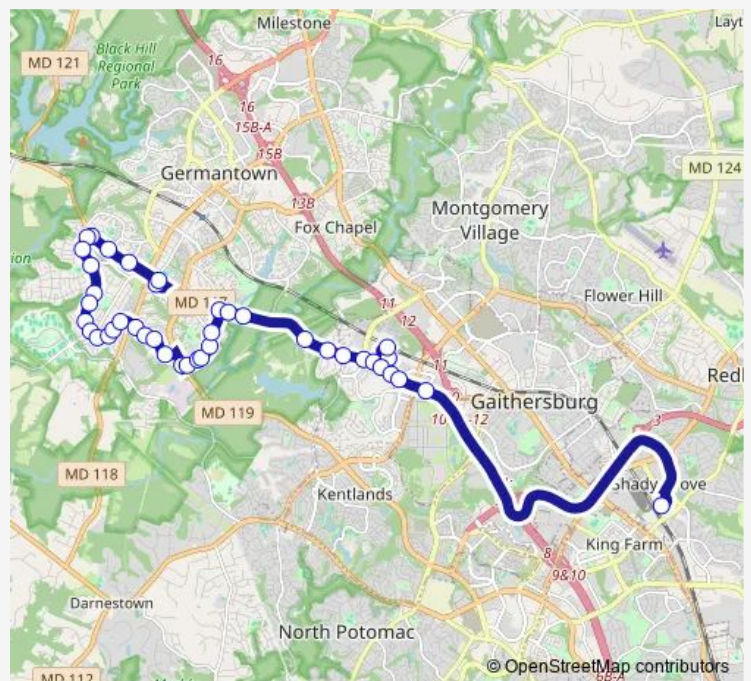

Richter Farm RD & RIM Fire Ct

Richter Farm RD & Avatar Ln

Richter Farm RD & Schaeffer Rd

Richter Farm RD & Bromfield Rd

Richter Farm RD & Falconcrest Rd

Richter Farm RD & Chatterly Pl

Richter Farm RD & Rockingham Rd

Richter Farm RD & Germantown Rd

Richter Farm RD & Comorant Ln

Richter Farm RD & Cricket Hill Dr

Richter Farm RD & Smokewood Dr

Great Seneca HWY & Mateny (S) Rd

**Route schedule**

Kingsview Park & Ride & Clopper Rd — Shady Grove Station & BAY B - East

Monday	05:10-19:00
Tuesday	05:10-19:00
Wednesday	05:10-19:00
Thursday	05:10-19:00
Friday	05:10-19:00
Saturday	06:45-19:30
Sunday	—

**Route info**

Direction: Kingsview Park & Ride & Clopper Rd

Stops: 42

Trip Duration: 0 hour 36 min

78 — 78-Shady Grove-Kingsview P & R

Mateny RD & Great Seneca Hwy

Mateny RD & @18003

Mateny RD & Wheatridge (S) Dr

Mateny RD & Wheatridge Dr

Mateny RD & Dairymaid Dr

Clopper RD & Mateny Rd

Clopper RD & Cinnamon Dr