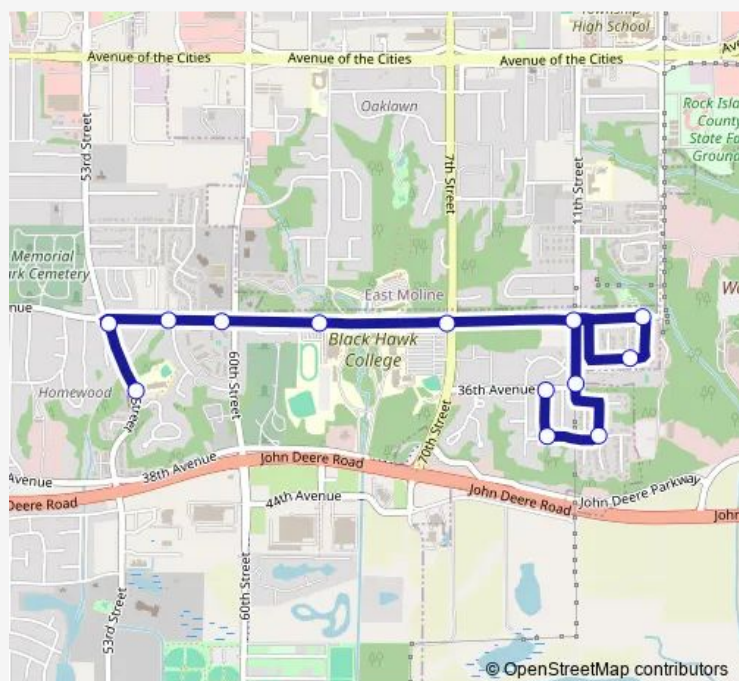

Bus 78

[Go to website](#)

Direction

Jane Addams School — 73 St & 36 Ave

13 stops

[Open route schedule](#)

Jane Addams School

53 St & 34 Ave

56 St Pl & 34 Ave

60 St & 34 Ave Shelter

BHC Building 3

70 St & 34 Ave

74 St & 34 Ave

79 St & 34 Ave

78 St Ct & 35 Ave

75 St & 36 Ave

76 St & 37 Ave

73 St & 37 Ave

73 St & 36 Ave

Route schedule

Jane Addams School — 73 St & 36 Ave

Monday 14:40

Tuesday 14:40

Wednesday 11:00-13:35

Thursday 11:00-14:40

Friday 14:40

Saturday —

Sunday —

Route info

Direction: Jane Addams School

Stops: 13

Trip Duration: 0 hour 15 min