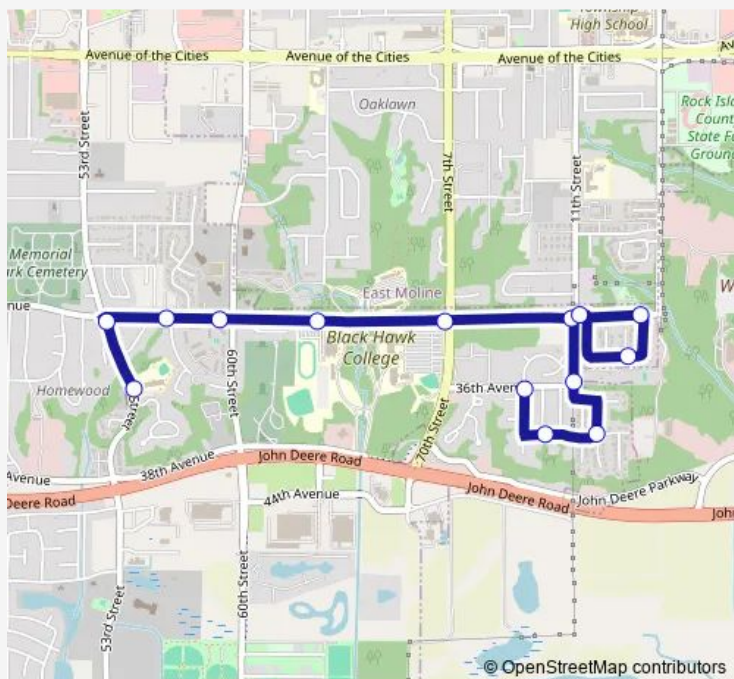

Bus 78

[Go to website](#)

Direction

Jane Addams School — 73 St & 36 Ave

13 stops

[Open route schedule](#)

- Jane Addams School
- 53 St & 34 Ave
- 56 St Pl & 34 Ave
- 60 St & 34 Ave Shelter
- BHC Building 3
- 70 St & 34 Ave
- 74 St & 34 Ave
- 79 St & 34 Ave
- 78 St Ct & 35 Ave
- 75 St & 36 Ave
- 76 St & 37 Ave
- 73 St & 37 Ave
- 73 St & 36 Ave

Route schedule

Jane Addams School — 73 St & 36 Ave

Monday	14:40
Tuesday	14:40
Wednesday	11:00-13:35
Thursday	11:00-14:40
Friday	14:40
Saturday	—
Sunday	—

Route info

Direction: Jane Addams School

Stops: 13

Trip Duration: 0 hour 23 min

78 Bus time schedules and route maps are available in an offline PDF at busmaps.com. Use the busmaps.com website to see live bus times, train schedule or subway schedule, and step-by-step directions for all public transit in Rock Island

The schedule is provided in the local timezone. Times with "(+1)" indicate departures on the next day.

PDF file created on 2025-01-16

2024 BusMaps.com - All Rights Reserved