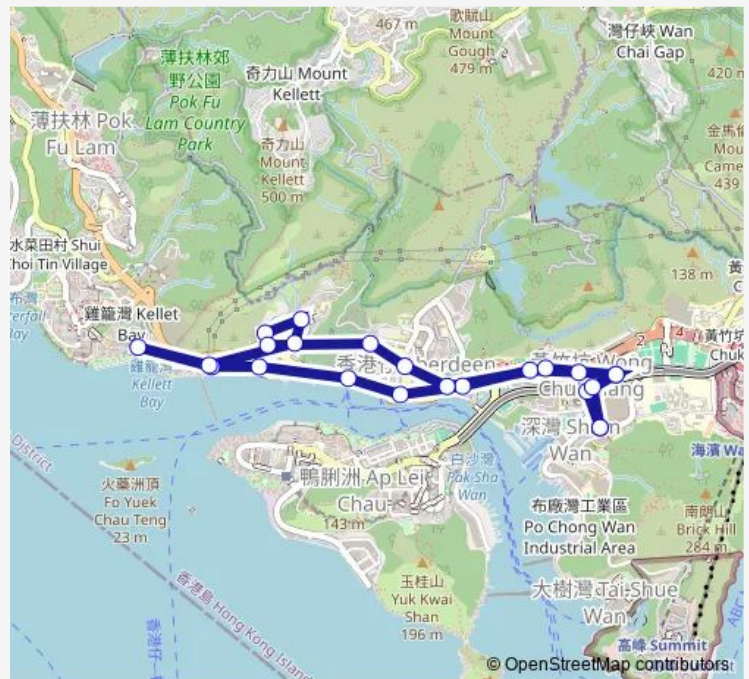

[Ctb] YIP YEE Mansion, Aberdeen Main Road[[Kmb+Ctb] YIP YEE Mansion/
Yip YEE Mansion, Aberdeen Main Road

[Ctb] YAN'S Tower, Wong Chuk Hang Road[[Kmb+Ctb] YAN'S Tower/
Yan'S Tower, Wong Chuk Hang Road

[Ctb] Wong Chuk Hang Station

Route schedule

[Ctb] WAH Kwai Estate[[Kmb+Ctb] WAH Kwai Estate BUS Terminus/
Wah Kwai Estate — [Ctb] Wong Chuk Hang (NAM Long Shan)

Monday	05:40-07:20
Tuesday	05:40-07:20
Wednesday	05:40-07:20
Thursday	05:40-07:20
Friday	05:40-07:20
Saturday	—
Sunday	—

Route info

Direction: [Ctb] WAH Kwai Estate[[Kmb+Ctb] WAH Kwai Estate BUS Terminus/
Wah Kwai Estate

Stops: 13

Trip Duration: 0 hour 22 min

[Ctb] NAM Long Shan Road Cooked Food Market, NAM
Long Shan Road[[Kmb+Ctb] NAM Long Shan Road
Cooked Food Market/
Nam Long Shan Road Cooked
Food Market, NAM Long Shan Road