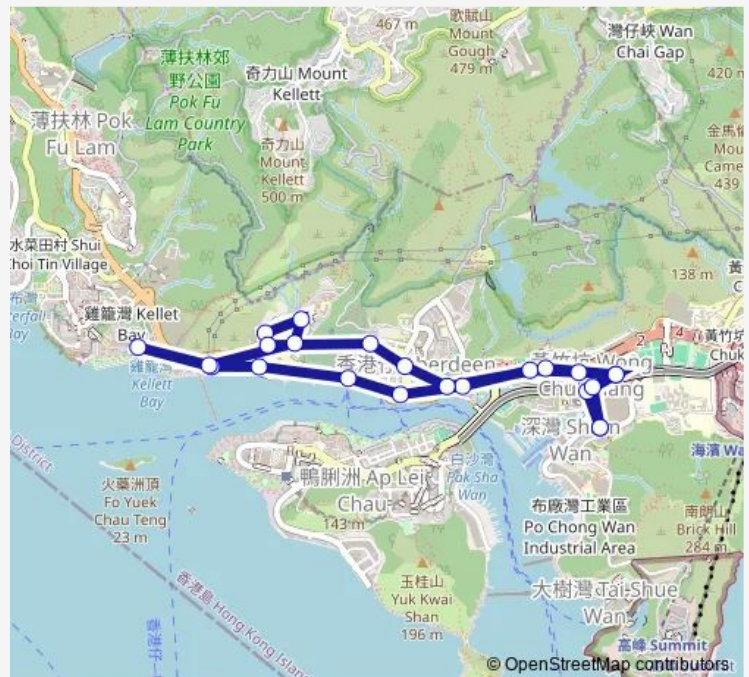

[Ctb] YIP YEE Mansion, Aberdeen Main Road[[Kmb+Ctb] YIP YEE Mansion/
Yip YEE Mansion, Aberdeen Main Road

[Ctb] YAN'S Tower, Wong Chuk Hang Road[[Kmb+Ctb] YAN'S Tower/
Yan'S Tower, Wong Chuk Hang Road

[Ctb] Wong Chuk Hang Station

Route schedule

[Ctb] WAH Kwai Estate[[Kmb+Ctb] WAH Kwai Estate BUS Terminus/
Wah Kwai Estate — [Ctb] Wong Chuk Hang (NAM Long Shan)

Monday	05:40-07:20
Tuesday	05:40-07:20
Wednesday	05:40-07:20
Thursday	05:40-07:20
Friday	05:40-07:20
Saturday	—
Sunday	—

Route info

Direction: [Ctb] WAH Kwai Estate[[Kmb+Ctb] WAH Kwai Estate BUS Terminus/
Wah Kwai Estate

Stops: 13

Trip Duration: 0 hour 22 min

[Ctb] NAM Long Shan Road Cooked Food Market, NAM
Long Shan Road[[Kmb+Ctb] NAM Long Shan Road
Cooked Food Market/
Nam Long Shan Road Cooked
Food Market, NAM Long Shan Road