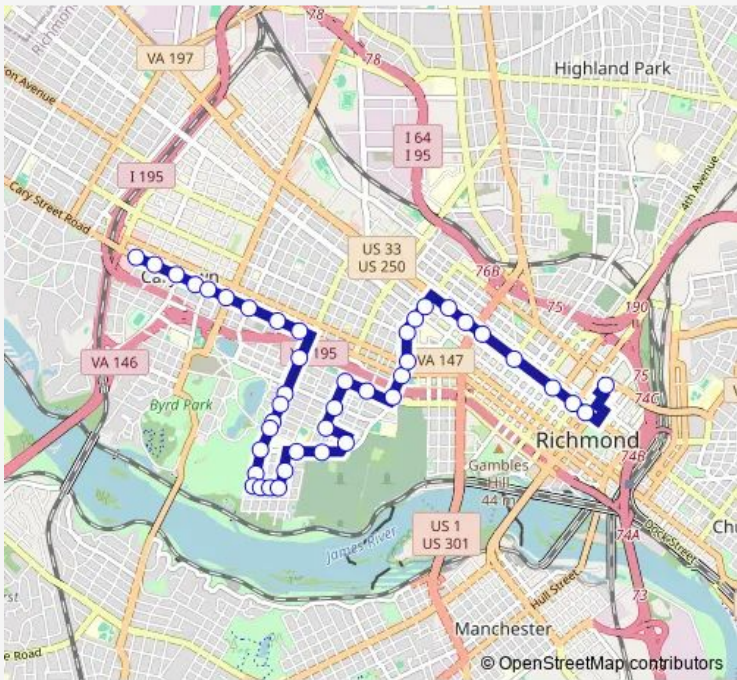

Bus 78 Cary/Maymont

[Go to website](#)

Direction
 Cary & Nansemond — Transfer Station BAY C
 42 stops
[Open route schedule](#)

- Cary & Nansemond
- Cary & Freeman
- Cary & Mccloy
- Cary + Belmont
- Cary + Sheppard
- Cary + Boulevard
- Cary & Robinson
- Cary & Addison
- Cary & Rowland
- Meadow & Idlewood
- Meadow + Gilbert
- Meadow + Walker
- Meadow + Powhatan
- Meadow + Amelia
- Meadow + Colorado
- Meadow + Nevada
- Meadow + Pennsylvania
- Pennsylvania + Georgia
- Pennsylvania + Greenville
- Pennsylvania + Carter
- Carter & Dakota

Route schedule
 Cary & Nansemond — Transfer Station BAY C

Monday	05:25-22:40
Tuesday	05:25-22:40
Wednesday	05:25-22:40
Thursday	05:25-22:40
Friday	05:25-22:40
Saturday	07:05-19:05
Sunday	07:03-19:00

Route info
 Direction: Cary & Nansemond
 Stops: 42
 Trip Duration: 0 hour 31 min

Pennsylvania & Georgia

Meadow + Nevada

Meadow + Colorado

Route schedule

Transfer Station BAY C — Cary & Nansemond

Monday 05:20-22:35

Tuesday 05:20-22:35

Wednesday 05:20-22:35

Thursday 05:20-22:35

Friday 05:20-22:35

Saturday 07:25-18:25

Sunday 07:28-18:28

Route info

Direction: Transfer Station BAY C

Stops: 40

Trip Duration: 0 hour 29 min