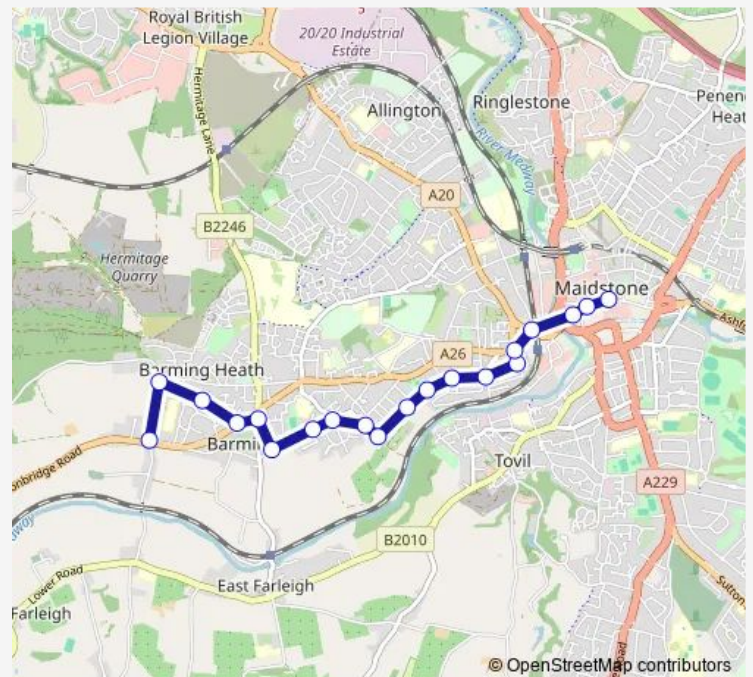

Royal Star Arcade

King Street

Route schedule

The Bull — King Street

Monday 09:37-12:27

Tuesday 09:37-12:27

Wednesday 09:37-12:27

Thursday 09:37-12:27

Friday 09:37-12:27

Saturday —

Sunday —

Route info

Direction: The Bull

Stops: 20

Trip Duration: 0 hour 23 min

■ 78 — Barming - Maidstone

Direction

King Street — Beverley Road Shops

21 stops

[Open route schedule](#)

King Street

Royal Star Arcade

The Cannon

Maidstone West Railway Station

Beverley Road Shops

Route schedule

King Street — Beverley Road Shops

Monday 11:02-12:07

Tuesday 11:02-12:07

Wednesday 11:02-12:07

Thursday 11:02-12:07

Friday 11:02-12:07