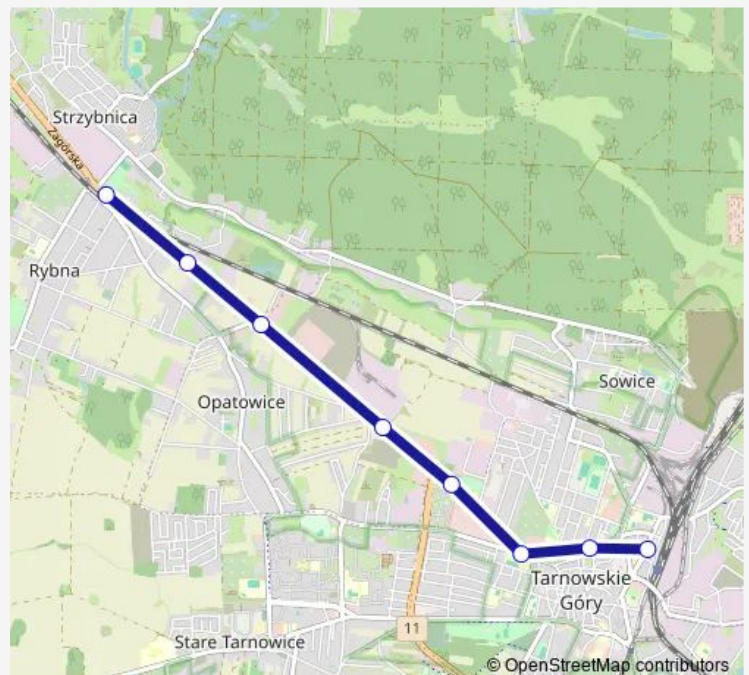

Direction

Strzybnica Park Hutnika — Tarnowskie Góry Dworzec

8 stops

[Open route schedule](#)

Strzybnica Park Hutnika

Strzybnica Zawiszy

Strzybnica Ogrodnictwo [nż]

Strzybnica Chemet

Tarnowskie Góry Osiedle Fazos

Tarnowskie Góry Opolska

Tarnowskie Góry Powstańców Śląskich

Tarnowskie Góry Dworzec

Route schedule

Strzybnica Park Hutnika — Tarnowskie Góry Dworzec

Monday 08:00

Tuesday 08:00

Wednesday 08:00

Thursday 08:00

Friday 08:00

Saturday —

Sunday —

Route info

Direction: Strzybnica Park Hutnika

Stops: 8

Trip Duration: 0 hour 14 min