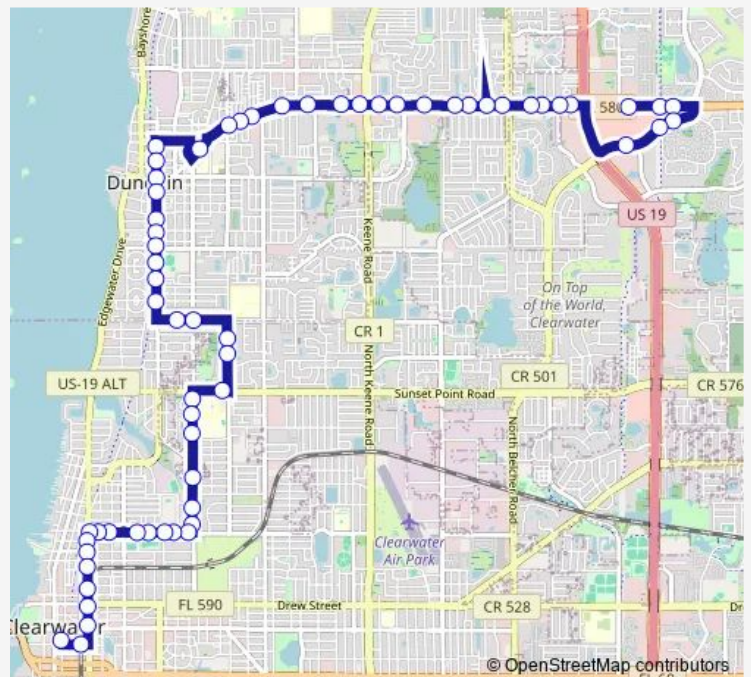

Thursday 06:45-20:40

Friday 06:45-20:40

Saturday 06:47-21:57

Sunday 07:50-18:55

Route info

Direction: Park ST Terminal - Platform - H

Stops: 60

Trip Duration: 0 hour 26 min

78 — Clearwater/Westfield Shopping

Betty LN N + 1855

Betty LN N + Sunset Point Rd

Kings HWY & Wilson Rd

Kings HWY + Alpine Rd

Kings HWY + Arbelia St

Union ST + Milwaukee Ave

Union ST + Highland Ave

Douglas AVE + Norfolk St

Douglas AVE + Roanoke St

Douglas AVE + Plaza Dr

Douglas AVE + 359

Douglas AVE + Beltrees St

Douglas AVE + Lyndhurst St

Douglas AVE + Albert St

Douglas AVE + Wood St

Stops: 62

Trip Duration: 0 hour 39 min

Douglas AVE + Skinner Blvd

Douglas AVE + Monroe St

Douglas AVE + Main St

Douglas AVE + Scotland St

Douglas AVE + President St

Douglas AVE + Lyndhurst St