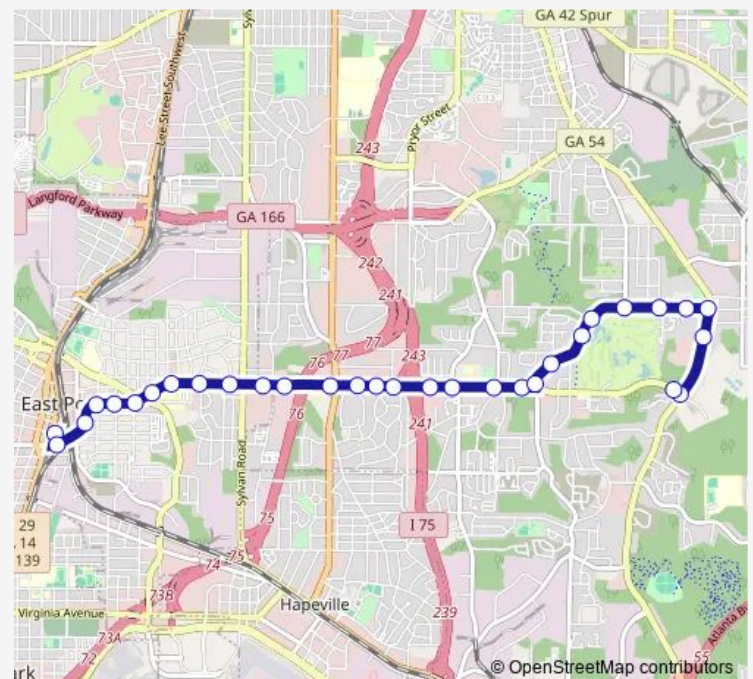

Cleveland AVE @ Sylvan Rd

Cleveland AVE @ Blount St

Cleveland AVE @ Jefferson Ter

Cleveland AVE @ Winburn Terr

Cleveland AVE @ Bayard St

Route schedule

Cleveland AVE @ Jonesboro Rd — East Point Station

Monday 04:18-01:00⁺¹

Tuesday 04:18-01:00⁺¹

Wednesday 04:18-01:00⁺¹

Thursday 04:18-01:00⁺¹

Friday 04:18-01:00⁺¹

Saturday 05:38-01:00⁺¹

Sunday 05:38-01:00⁺¹

Route info

Direction: Cleveland AVE @ Jonesboro Rd

Stops: 26

Trip Duration: 0 hour 19 min

78 — Cleveland Avenue

Cleveland AVE @ Randall St

Irene Kidd Pkwy @ Cleveland Ave

Irene Kidd Pkwy @ GUS Thornhill JR Dr

Irene Kidd Pkwy @ Central Ave

East Point Station

Sunday 06:00-01:40⁺¹

Route info

Direction: East Point Station

Stops: 31

Trip Duration: 0 hour 20 min

Mcwilliams RD SE @ Carey DR Se

Mcwilliams RD SE @ 660

Mcwilliams RD SE @ Jonesboro RD Se