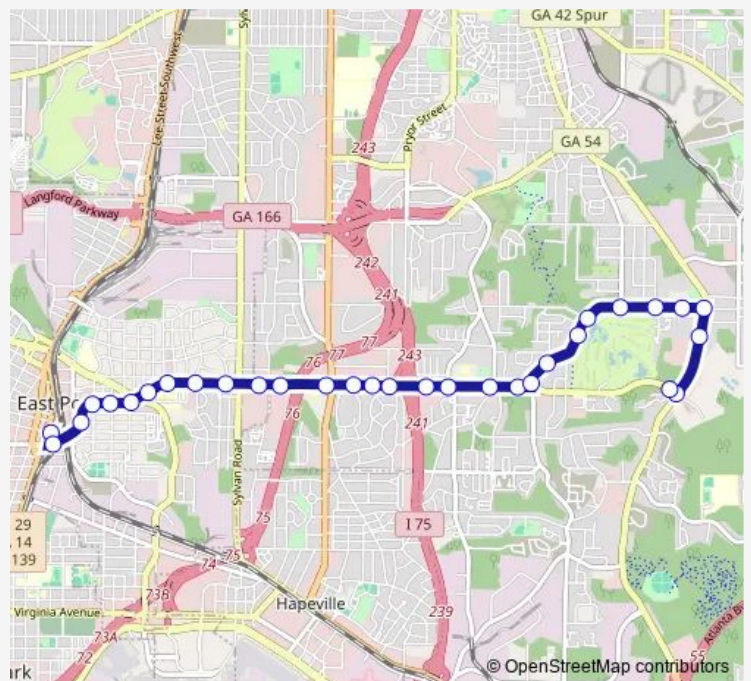

Bus 78 Cleveland Avenue

[Go to website](#)

Direction

CLEVELAND AVE @ JONESBORO RD — EAST POINT STATION

26 stops

[Open route schedule](#)

- CLEVELAND AVE @ JONESBORO RD
- CLEVELAND AVE SE @ 445
- CLEVELAND AVE SE @ 365
- CLEVELAND AVE SE @ FAIRLANE DR SE
- CLEVELAND AVE SE @ ALTAVIEW DR SE
- CLEVELAND AVE SE @ BROWNS MILL RD SE
- CLEVELAND AVE SW @ MACON DR SW
- CLEVELAND AVE SW @ OLD HAPEVILLE RD SW
- CLEVELAND AVE SW @ STEELE AVE SW
- CLEVELAND AVE SW @ BEELER DR SW
- CLEVELAND AVE SW @ THIRD AVE
- CLEVELAND AVE SW @ DEARWOOD DR SW
- CLEVELAND AVE SW @ METROPOLITAN PKWY SW
- CLEVELAND AVE @ 650
- CLEVELAND AVE SW @ 757
- CLEVELAND AVE SW @ SPRINGDALE RD SW
- CLEVELAND AVE @ SYLVAN RD
- CLEVELAND AVE @ BLOUNT ST
- CLEVELAND AVE @ JEFFERSON TER
- CLEVELAND AVE @ WINBURN TERR
- CLEVELAND AVE @ BAYARD ST

Route schedule

CLEVELAND AVE @ JONESBORO RD — EAST POINT STATION

Monday	04:18-01:00 ⁺¹
Tuesday	04:18-01:00 ⁺¹
Wednesday	04:18-01:00 ⁺¹
Thursday	04:18-01:00 ⁺¹
Friday	04:18-01:00 ⁺¹
Saturday	05:38-01:00 ⁺¹
Sunday	05:38-01:00 ⁺¹

Route info

Direction: CLEVELAND AVE @ JONESBORO RD

Stops: 26

Trip Duration: 0 hour 17 min

78 — Cleveland Avenue

CLEVELAND AVE @ RANDALL ST

IRENE KIDD PKWY @ CLEVELAND AVE

IRENE KIDD PKWY @ GUS THORNHILL JR DR

Route schedule

EAST POINT STATION — CLEVELAND AVE @ JONES-BORO RD

Monday 04:40-01:40⁺¹Tuesday 04:40-01:40⁺¹Wednesday 04:40-01:40⁺¹Thursday 04:40-01:40⁺¹Friday 04:40-01:40⁺¹Saturday 06:00-01:40⁺¹Sunday 06:00-01:40⁺¹