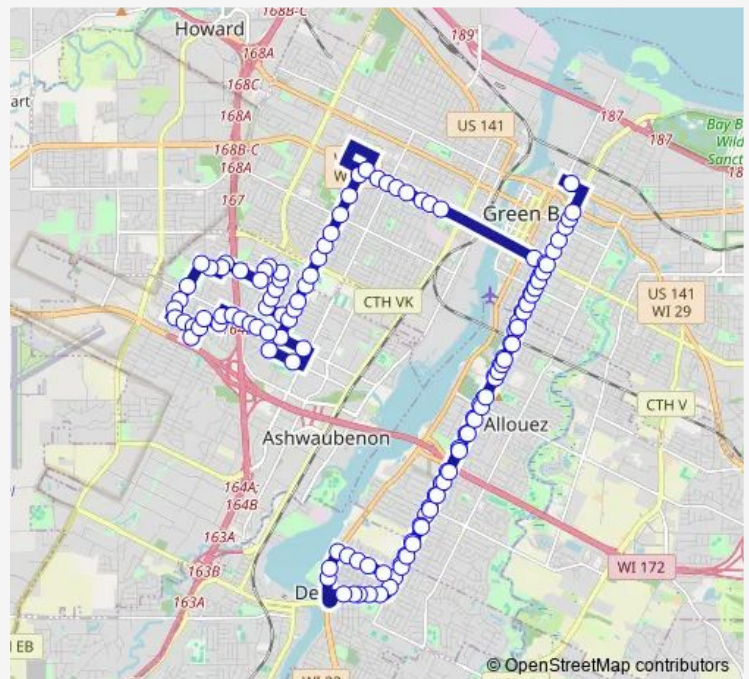

Bus 78

[Go to website](#)

Direction

Transit Center — Ashwaubenon Hs

10 stops

[Open route schedule](#)

Transit Center

Webster & Main

Route schedule

Transit Center — Ashwaubenon Hs

Monday 14:35

Tuesday 14:35

Wednesday 14:35

Thursday 14:35

Friday 14:35

Saturday —

Sunday —

Route info

Direction: Transit Center

Stops: 10

Trip Duration: 0 hour 15 min

Direction

Transit Center — Maryhill & Mason

115 stops

[Open route schedule](#)

Transit Center

Webster & Main

Webster & Cherry

Webster & Walnut

Webster & Doty

Webster & Crooks

Webster & Mason