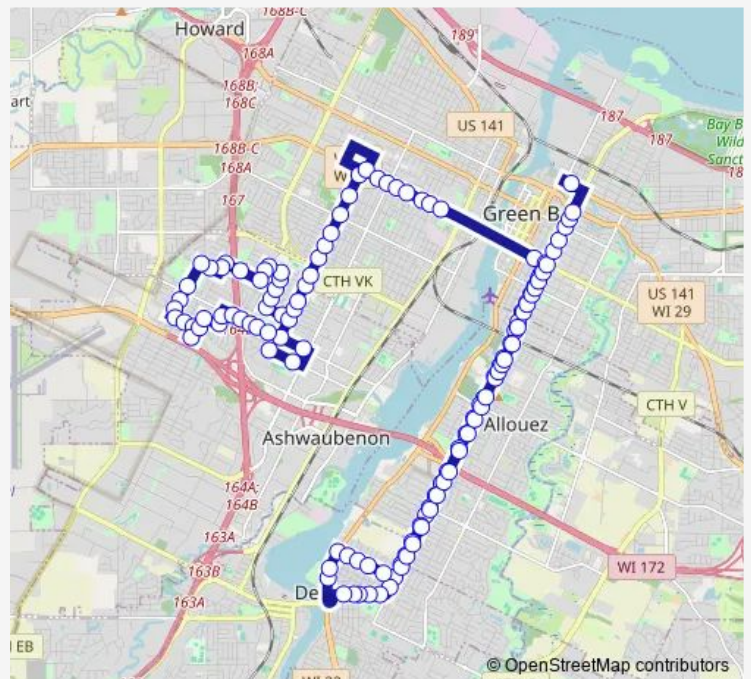

Direction

Transit Center — Ashwaubenon Hs

10 stops

[Open route schedule](#)

Transit Center

Webster & Main

Webster & Cherry

Webster & Walnut

Webster & Doty

Webster & Crooks

Webster & Mason

Ashland & Third

Ashland & 9th

Ashwaubenon Hs

Route schedule

Transit Center — Ashwaubenon Hs

Monday 14:35

Tuesday 14:35

Wednesday 14:35

Thursday 14:35

Friday 14:35

Saturday —

Sunday —

Route info

Direction: Transit Center

Stops: 10

Trip Duration: 0 hour 15 min

Direction

Transit Center — Maryhill & Mason

115 stops

[Open route schedule](#)

Transit Center