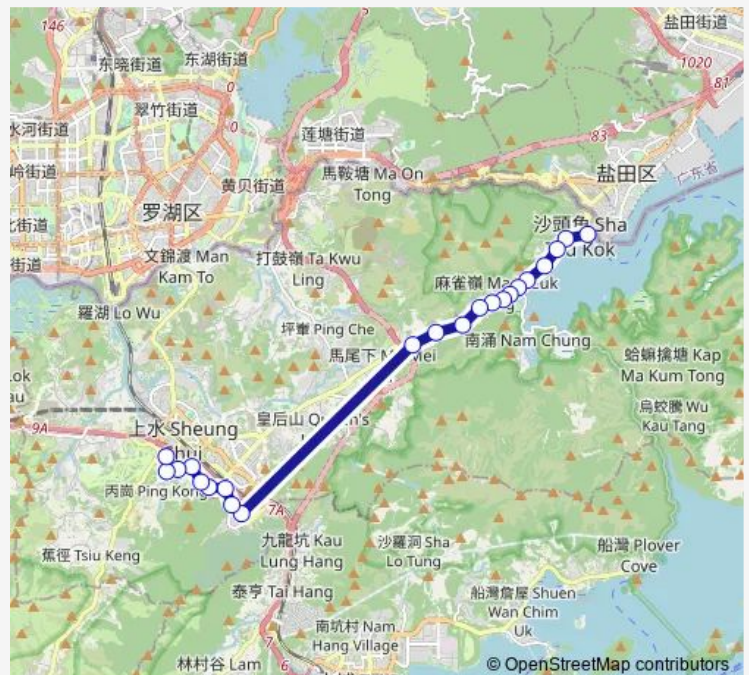

Route schedule

[Kmb] SHA TAU KOK BUS Terminus — [Kmb] TAI Ping BUS Terminus

Monday	07:00-07:20
Tuesday	07:00-07:20
Wednesday	07:00-07:20
Thursday	07:00-07:20
Friday	07:00-07:20
Saturday	—
Sunday	—

Route info

Direction: [Kmb] SHA TAU KOK BUS Terminus

Stops: 22

Trip Duration: 0 hour 35 min

78 — SHA TAU KOK - Sheung Shui (TAI Ping)

[Kmb+Ctb] KA Shing Court/
Ka Shing Court, PAK WO Road[[Kmb] KA Shing Court][Lwb] KA Shing Court