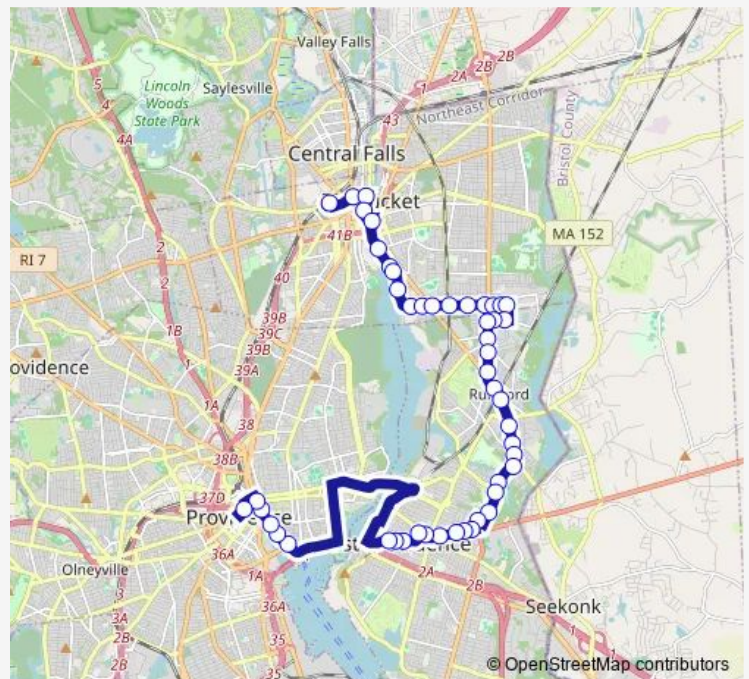

**Bus 78 Beverage Hill Ave (East Providence & Pawtucket)**

[Go to website](#)

**Direction**

Pawtucket-Central Falls Transit Center (Stop A) — Kennedy Plaza (Stop H)

49 stops

[Open route schedule](#)

- Pawtucket-Central Falls Transit Center (Stop A)
- Exchange after Broad
- Roosevelt Avenue
- Visitor Center (Roosevelt & Main)
- School St after Main
- School opposite Pond
- School opposite Englewood
- School at Riverview Terrace
- School opposite Pearson
- School & Beverage Hill (opposite 6 Beverage Hill)

- Beverage Hill after Birchland
- Beverage Hill before Dodge
- Beverage Hill after George Bennett
- Beverage Hill before Green Lane
- Newport & Beverage Hill
- Opposite 650 Beverage Hill
- Beverage Hill opposite Langdon
- Beverage Hill before Narragansett Park
- Narragansett Park before Ballys
- Narragansett Park before Newport
- Newport before Vermont

**Route schedule**

Pawtucket-Central Falls Transit Center (Stop A) — Kennedy Plaza (Stop H)

Monday	05:44-21:25
Tuesday	05:44-21:25
Wednesday	05:44-21:25
Thursday	05:44-21:25
Friday	05:44-21:25
Saturday	06:37-21:35
Sunday	07:02-18:58

**Route info**

Direction: Pawtucket-Central Falls Transit Center (Stop A)

Stops: 49

Trip Duration: 0 hour 37 min

78 — Beverage Hill Ave (East Providence & Pawtucket) **BusMaps**

Newport opposite Taylor

Newport & Ferris (before Roger Williams)