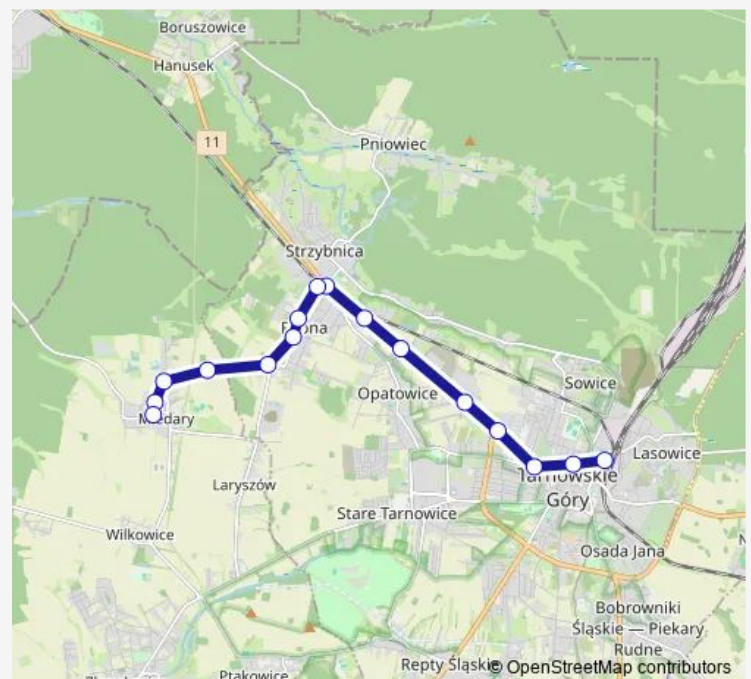

### Route schedule

Tarnowskie Góry Dworzec — Miedary Posesja 17

Monday 04:46-16:29

Tuesday 04:46-16:29

Wednesday 04:46-16:29

Thursday 04:46-16:29

Friday 04:46-16:29

Saturday —

### Route info

Direction: Tarnowskie Góry Dworzec

Stops: 16

Trip Duration: 0 hour 25 min