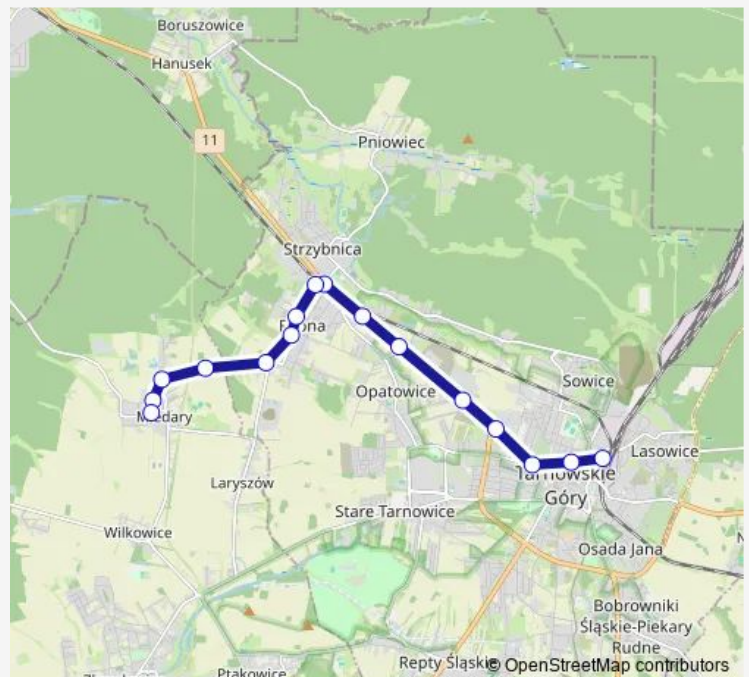

Direction

Tarnowskie Góry Dworzec — Miedary Posesja 17

16 stops

[Open route schedule](#)

Tarnowskie Góry Dworzec

Tarnowskie Góry Powstańców Śląskich

Tarnowskie Góry Opolska

Tarnowskie Góry Osiedle Fazos

Strzybnica Chemet

Strzybnica Ogrodnictwo [nż]

Strzybnica Zawiszy

Strzybnica Park Hutnika

Rybna Lotników

Rybna Szkoła

Rybna Pałac

Rybna

Miedary Tarnogórska

Miedary Kopanina

Miedary Kopernika

Miedary Posesja 17

Route schedule

Tarnowskie Góry Dworzec — Miedary Posesja 17

Monday 04:46-16:29

Tuesday 04:46-16:29

Wednesday 04:46-16:29

Thursday 04:46-16:29

Friday 04:46-16:29

Saturday —

Sunday —

Route info

Direction: Tarnowskie Góry Dworzec

Stops: 16

Trip Duration: 0 hour 25 min